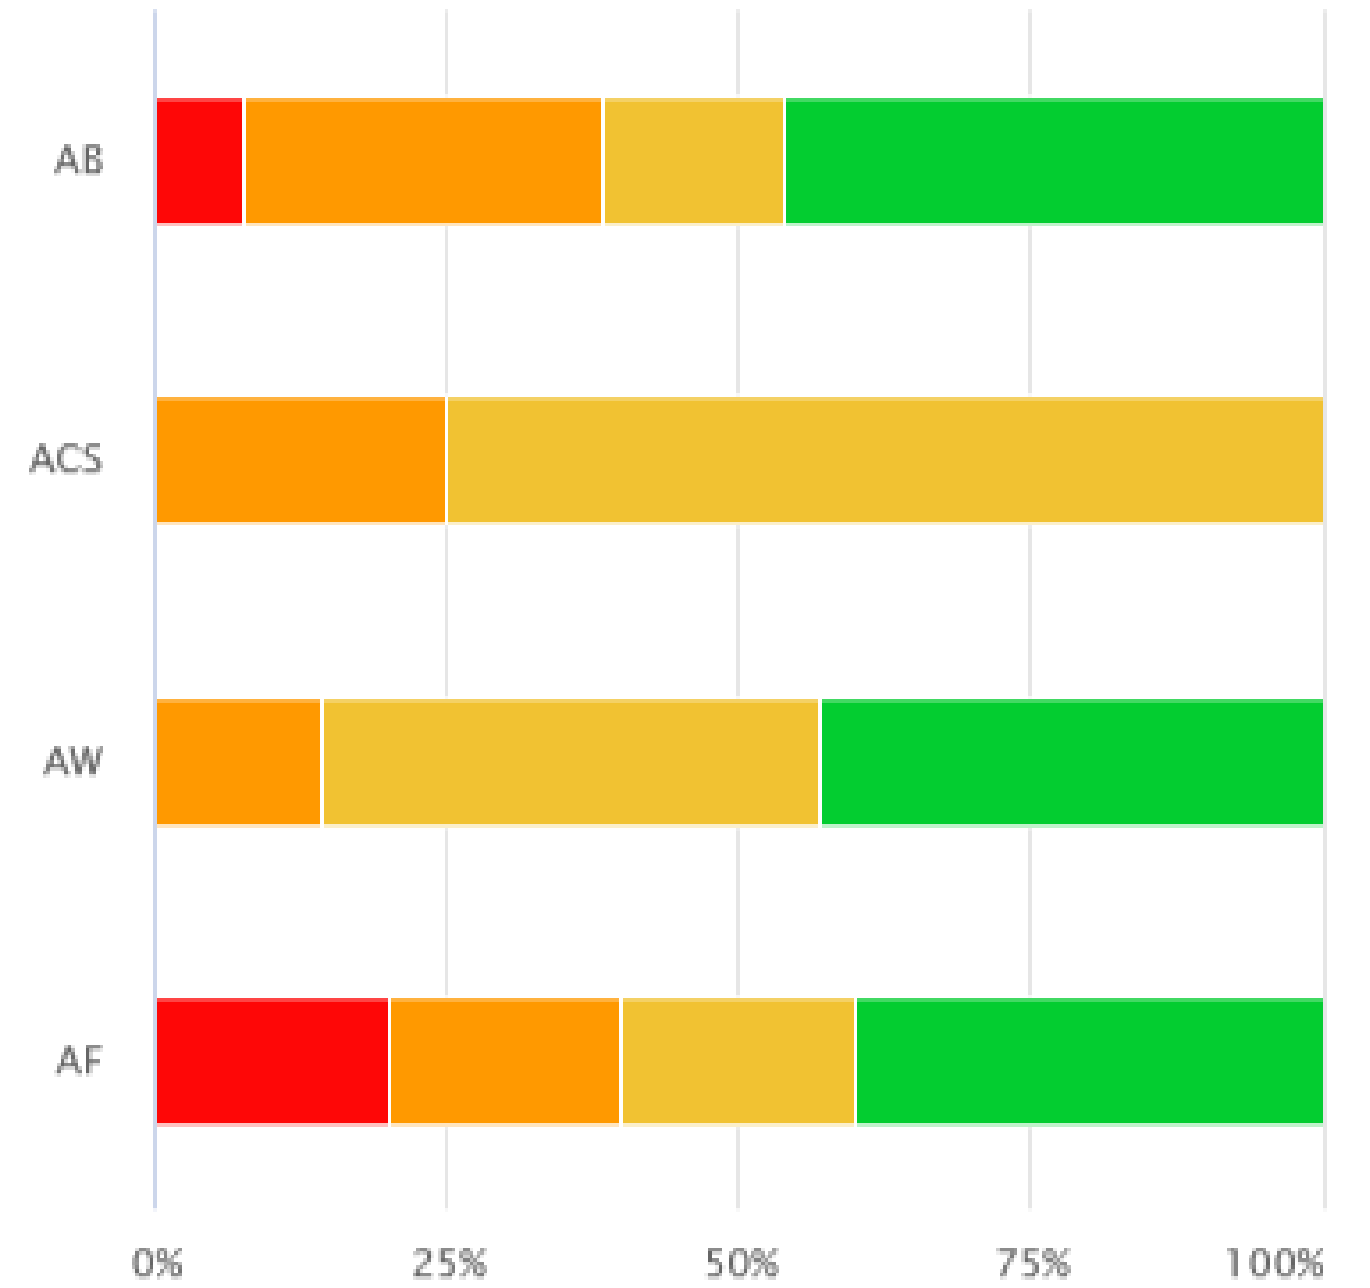

● SI ● CH

Pitch Sequencing

● FB ● SI ● SL ● CH

Count Sequencing

● SI ● SL ● CH ● FB

Result Sequencing

● FB ● SI ● SL ● CH

Pitches ▾

H Break

Pitches ▾

● SI ● SL ● CH ● FB

Batted Balls

Pitch No	Batter	Pitch Type	Result	EV	LA	Distance
199	Paller, Robert	Sinker	Single	82.0	4.8	89
238	Hudson, Hunter	Changeup	Out	85.5	24.1	310
244	Herron, Mark	Sinker	Out	95.7	25.1	356
Average				87.8	18.0	252