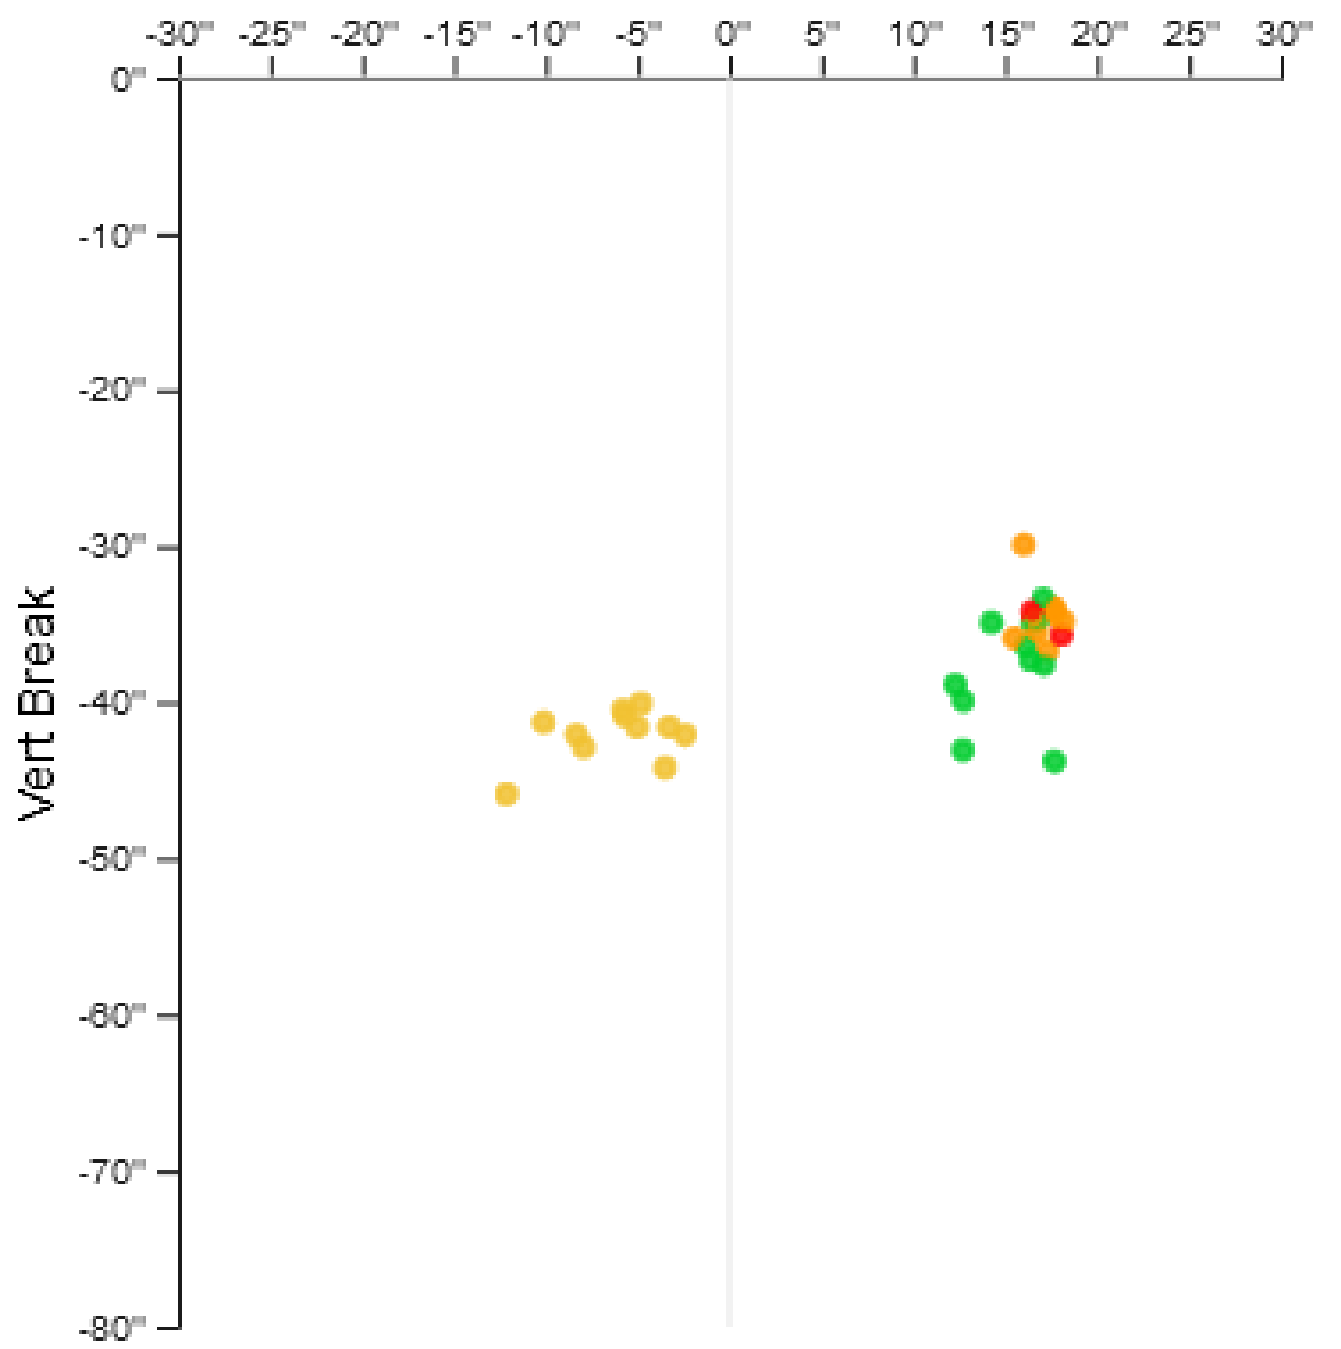

Pitch Characteristics

Pitch type	Avg Velo	Peak Velo	Avg Spin	Peak Spin	Tilt	Axis	Efficiency	V Break	Ind V Break	H Break	V Approach	Avg Rel Height	Avg Extension
Fastball	87.4	87.7	2213	2219	3:00	271	0%	-35.0	0.8	17.3	-5.7	3.9	6.4
Sinker	87.1	88.1	2289	2369	2:55	268	0%	-34.4	1.6	17.0	-5.7	4.1	6.4
Slider	78.4	80.2	2477	2569	9:33	108	0%	-42.1	3.3	-6.3	-7.0	4.2	6.0
Changeup	83.1	86.1	2011	2269	2:50	265	0%	-37.7	2.3	15.4	-6.0	4.0	6.3

● SI ● CH

Pitch Sequencing

● FB ● SI ● SL ● CH

Count Sequencing

● SI ● SL ● CH ● FB

Result Sequencing

● FB ● SI ● SL ● CH

Pitches ▾

H Break

Pitches ▾

● SI ● SL ● CH ● FB

Batted Balls

Pitch No	Batter	Pitch Type	Result	EV	LA	Distance
199	Paller, Robert	Sinker	Single	82.0	4.8	89
238	Hudson, Hunter	Changeup	Out	85.5	24.1	310
244	Herron, Mark	Sinker	Out	95.7	25.1	356
Average				87.8	18.0	252