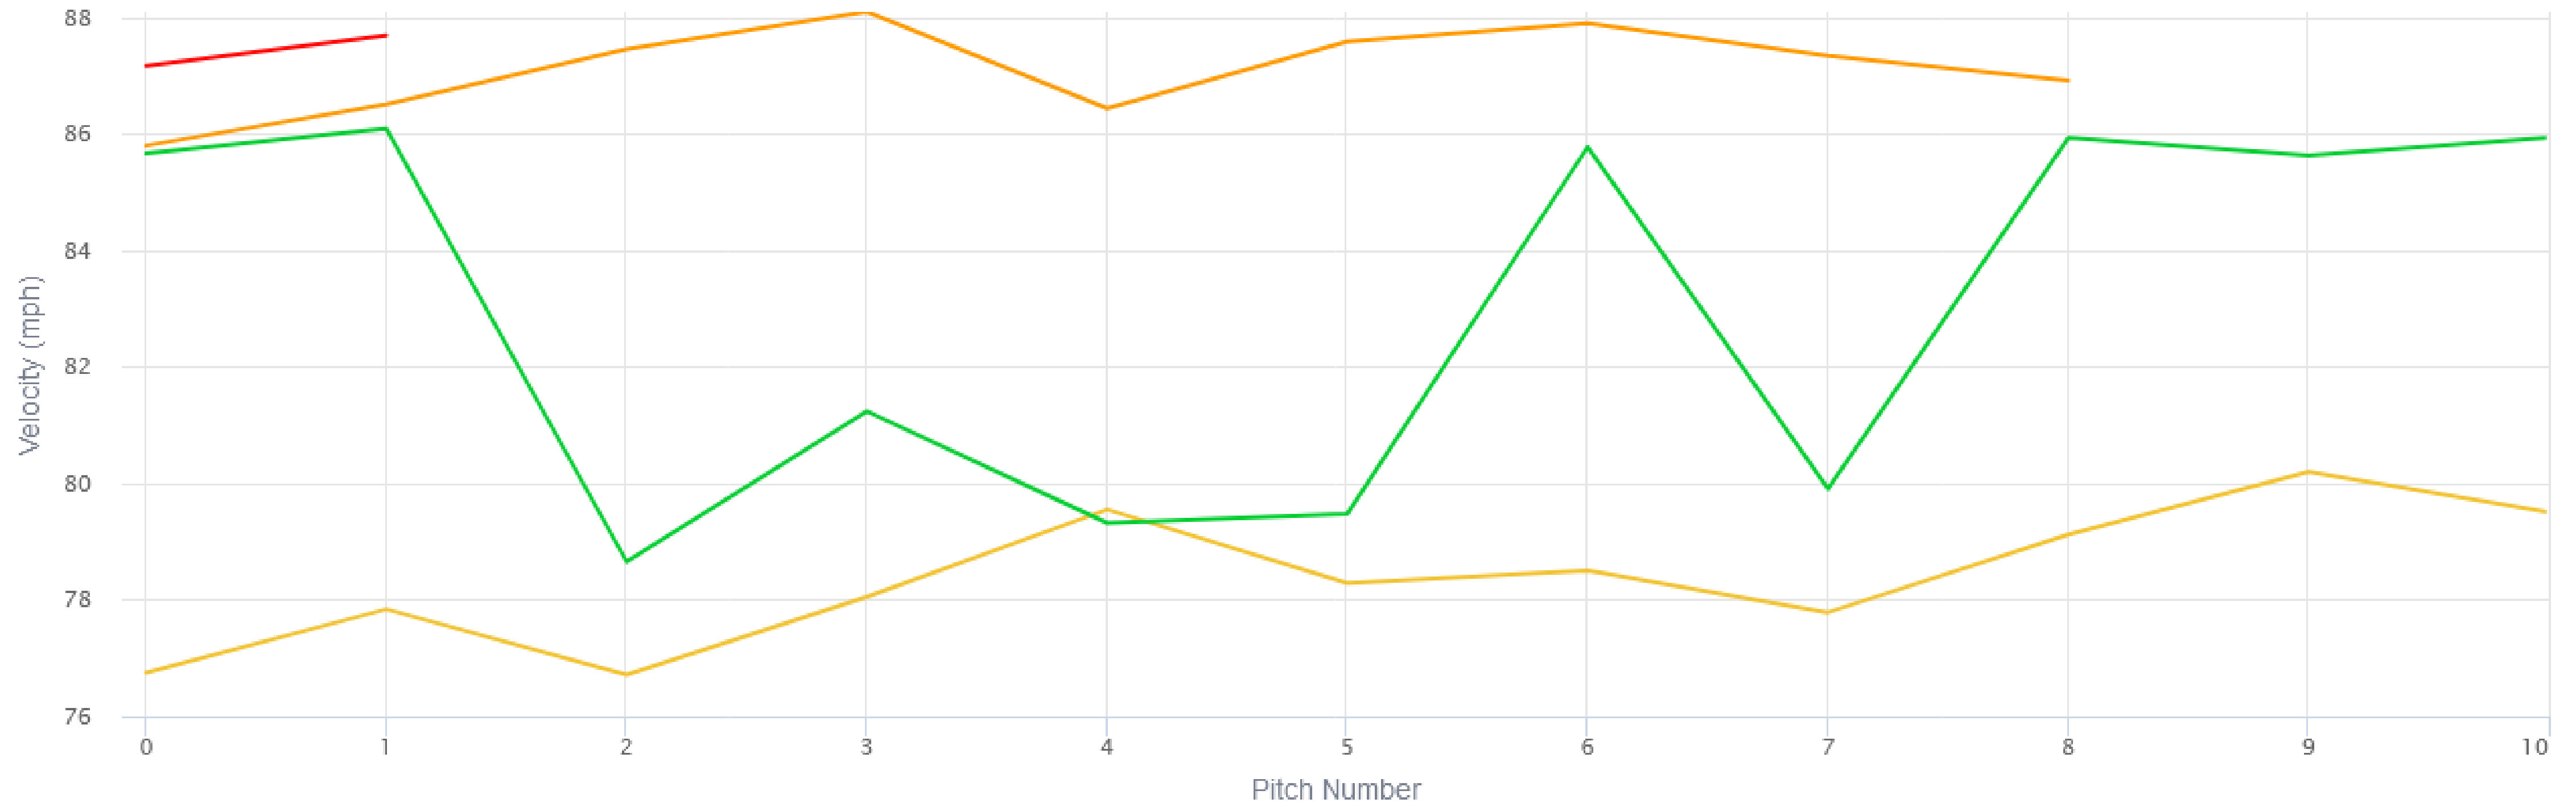

Ross, Dalton

Results

K	BB	HBP	H	2B	3B	HR	1st Pitch K %
3	1	—	1	—	—	—	57.1%

Summary Table

Pitch Type	Count	%	Edge %	Takes	Called Strikes	Swings	Whiffs	CSW %	Fouls	BIP
Fastball	2	6.1%	50%	1	—	1	1	50%	—	0
Sinker	9	27.3%	33.3%	5	1	4	—	11.1%	2	2
Slider	11	33.3%	45.5%	4	2	7	6	72.7%	1	0
Changeup	11	33.3%	18.2%	7	1	4	1	18.2%	2	1
Total	33	100%	33.3%	17	4	16	8	36.4%	5	3

Plate Discipline

Pitch type	#	Swing %	SwStr %	Whiff %	Zone Swing %	Zone Contact %	Chase %	Chase Contact %	Edge %	Strike %
Fastball	2	50%	50%	100%	100%	0%	0%	0%	50%	50%
Sinker	9	44.4%	0%	0%	0%	0%	50%	100%	33.3%	55.6%
Slider	11	63.6%	54.5%	85.7%	50%	0%	66.7%	16.7%	45.5%	81.8%
Changeup	11	36.4%	9.1%	25%	50%	100%	33.3%	66.7%	18.2%	45.5%
Total	33	48.5%	24.2%	50%	50%	33.3%	48.1%	53.8%	33.3%	60.6%

Pitch Characteristics

Pitch type	Avg Velo	Peak Velo	Avg Spin	Peak Spin	Tilt	Axis	Efficiency	V Break	Ind V Break	H Break	V Approach	Avg Rel Height	Avg Extension
Fastball	87.4	87.7	2213	2219	3:00	271	0%	-35.0	0.8	17.3	-5.7	3.9	6.4
Sinker	87.1	88.1	2289	2369	2:55	268	0%	-34.4	1.6	17.0	-5.7	4.1	6.4
Slider	78.4	80.2	2477	2569	9:33	108	0%	-42.1	3.3	-6.3	-7.0	4.2	6.0
Changeup	83.1	86.1	2011	2269	2:50	265	0%	-37.7	2.3	15.4	-6.0	4.0	6.3

Velocity ▼

SI SL CH FB

2D 3D

● SI ● SL ● CH ● FB

2D 3D

● SI ● SL ● CH ● FB

2D 3D

● SI ● SL ● CH ● FB