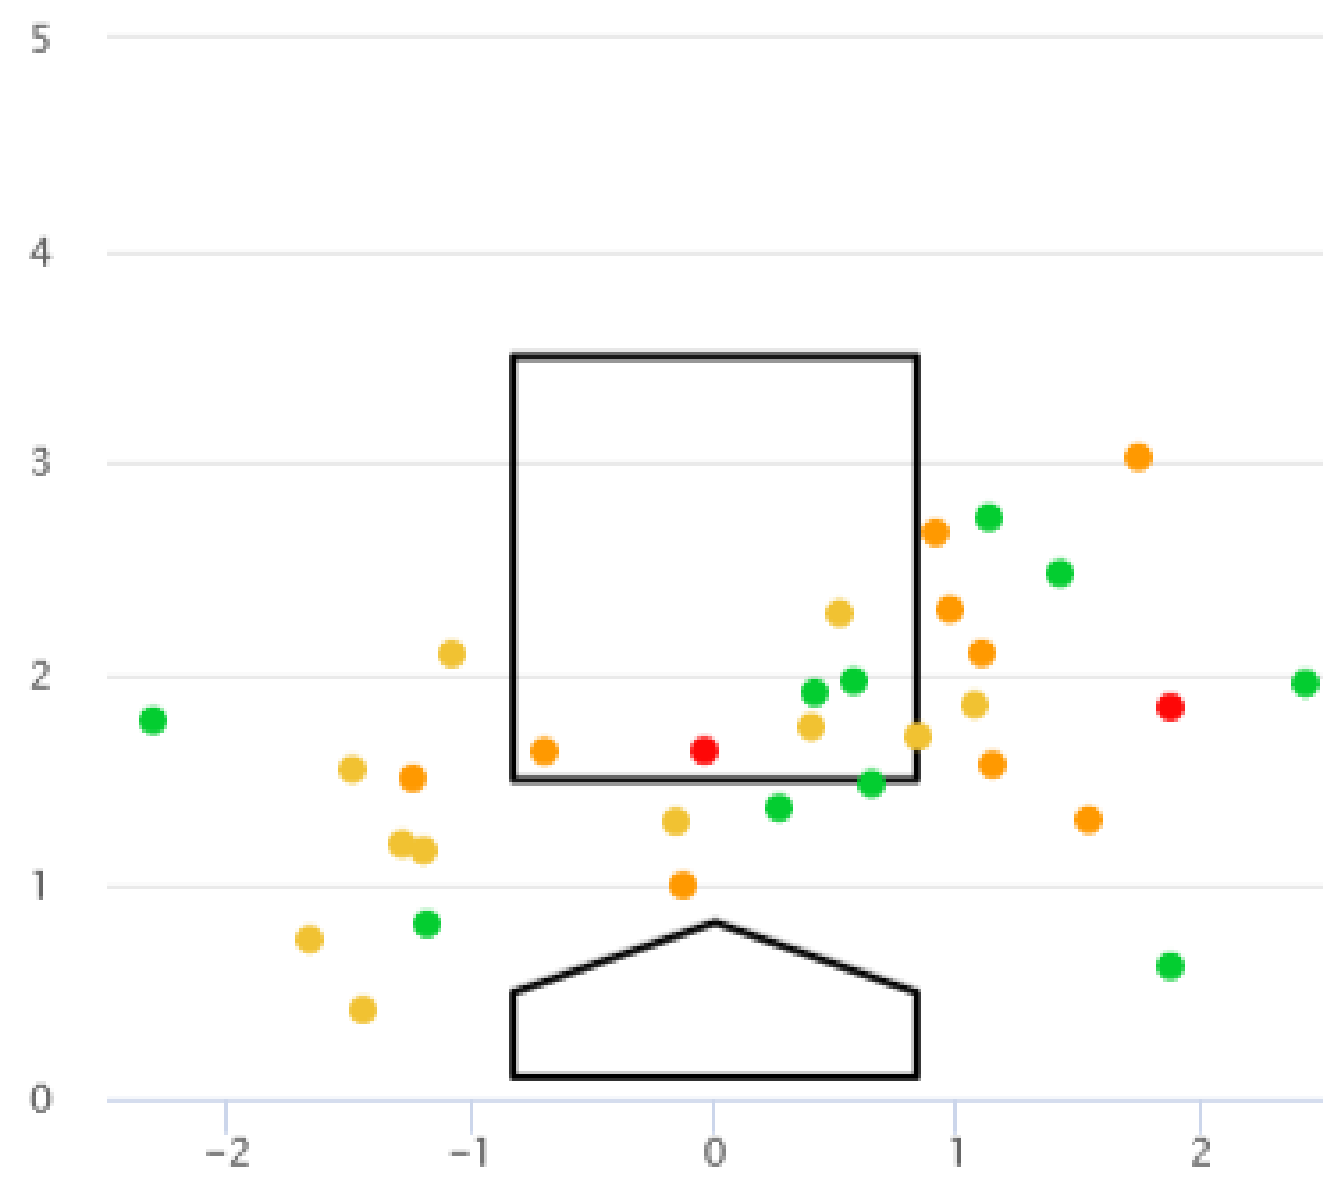

2D ☒ 3D

● SI ● SL ● CH ● FB