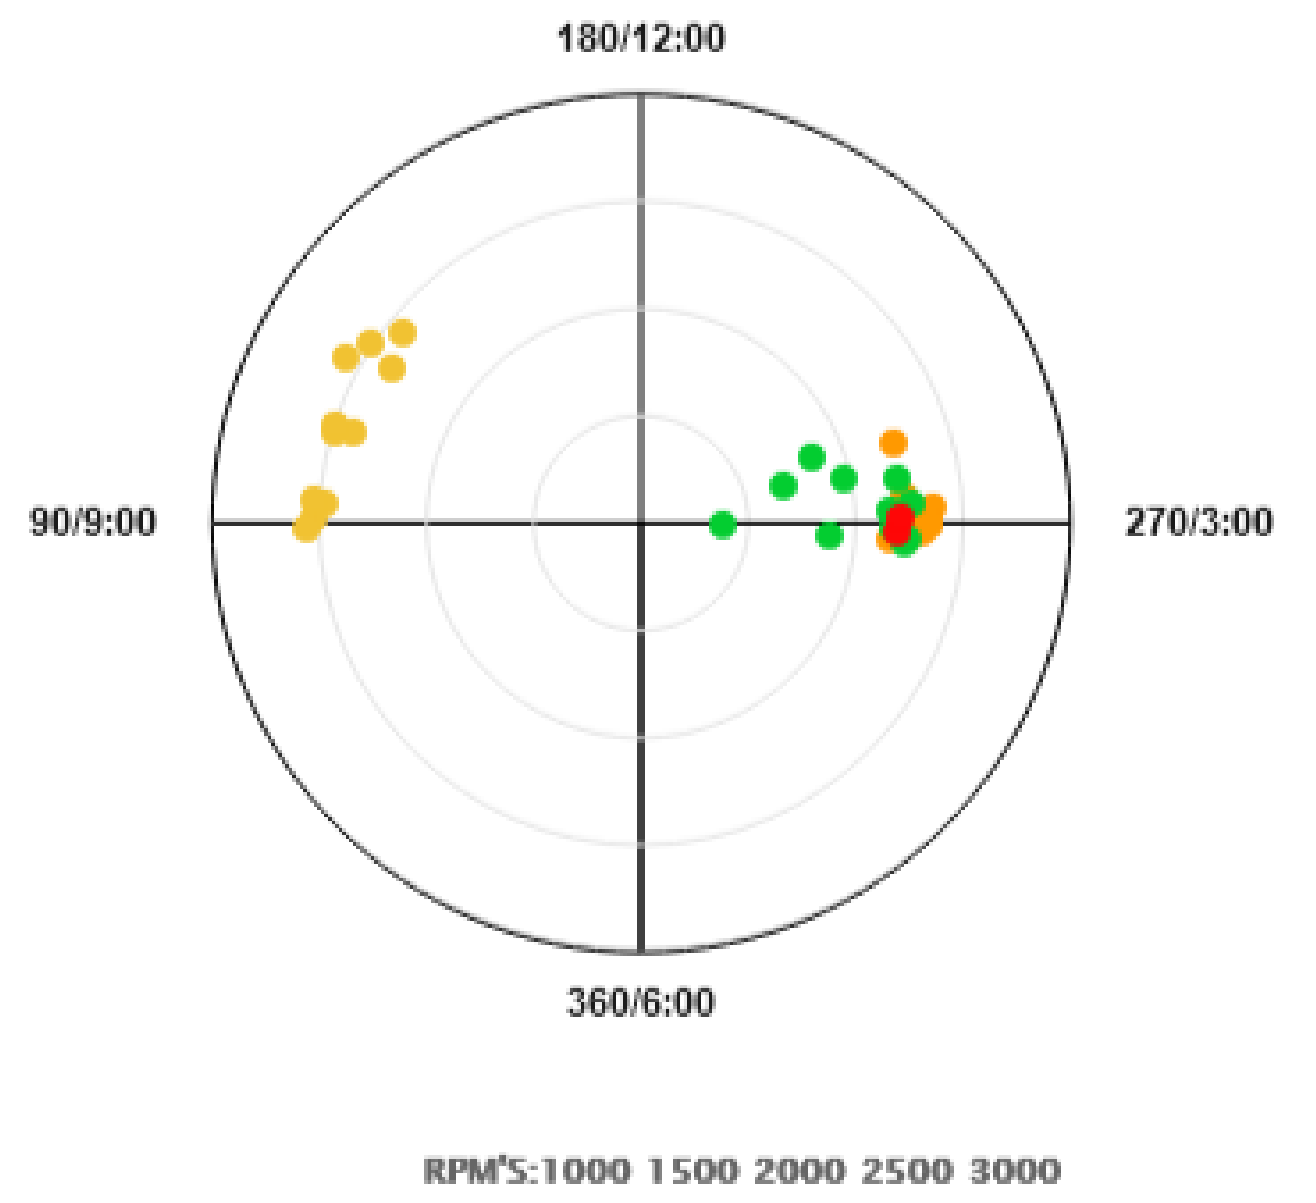

Ross, Dalton

Results

K	BB	HBP	H	2B	3B	HR	1st Pitch K %
3	1	—	1	—	—	—	57.1%

Summary Table

Pitch Type	Count	%	Edge %	Takes	Called Strikes	Swings	Whiffs	CSW %	Fouls	BIP
Fastball	2	6.1%	50%	1	—	1	1	50%	—	0
Sinker	9	27.3%	33.3%	5	1	4	—	11.1%	2	2
Slider	11	33.3%	45.5%	4	2	7	6	72.7%	1	0
Changeup	11	33.3%	18.2%	7	1	4	1	18.2%	2	1
Total	33	100%	33.3%	17	4	16	8	36.4%	5	3

Pitch Characteristics

Pitch type	Avg Velo	Peak Velo	Avg Spin	Peak Spin	Tilt	Axis	Efficiency	V Break	Ind V Break	H Break	V Approach	Avg Rel Height	Avg Extension
Fastball	87.4	87.7	2213	2219	3:00	271	0%	-35.0	0.8	17.3	-5.7	3.9	6.4
Sinker	87.1	88.1	2289	2369	2:55	268	0%	-34.4	1.6	17.0	-5.7	4.1	6.4
Slider	78.4	80.2	2477	2569	9:33	108	0%	-42.1	3.3	-6.3	-7.0	4.2	6.0
Changeup	83.1	86.1	2011	2269	2:50	265	0%	-37.7	2.3	15.4	-6.0	4.0	6.3

● SI ● CH

Pitch Sequencing

● FB ● SI ● SL ● CH

Count Sequencing

● SI ● SL ● CH ● FB

Result Sequencing

● FB ● SI ● SL ● CH

Pitches ▾

H Break

Pitches ▾

● SI ● SL ● CH ● FB

Batted Balls

Pitch No	Batter	Pitch Type	Result	EV	LA	Distance
199	Paller, Robert	Sinker	Single	82.0	4.8	89
238	Hudson, Hunter	Changeup	Out	85.5	24.1	310
244	Herron, Mark	Sinker	Out	95.7	25.1	356
Average				87.8	18.0	252