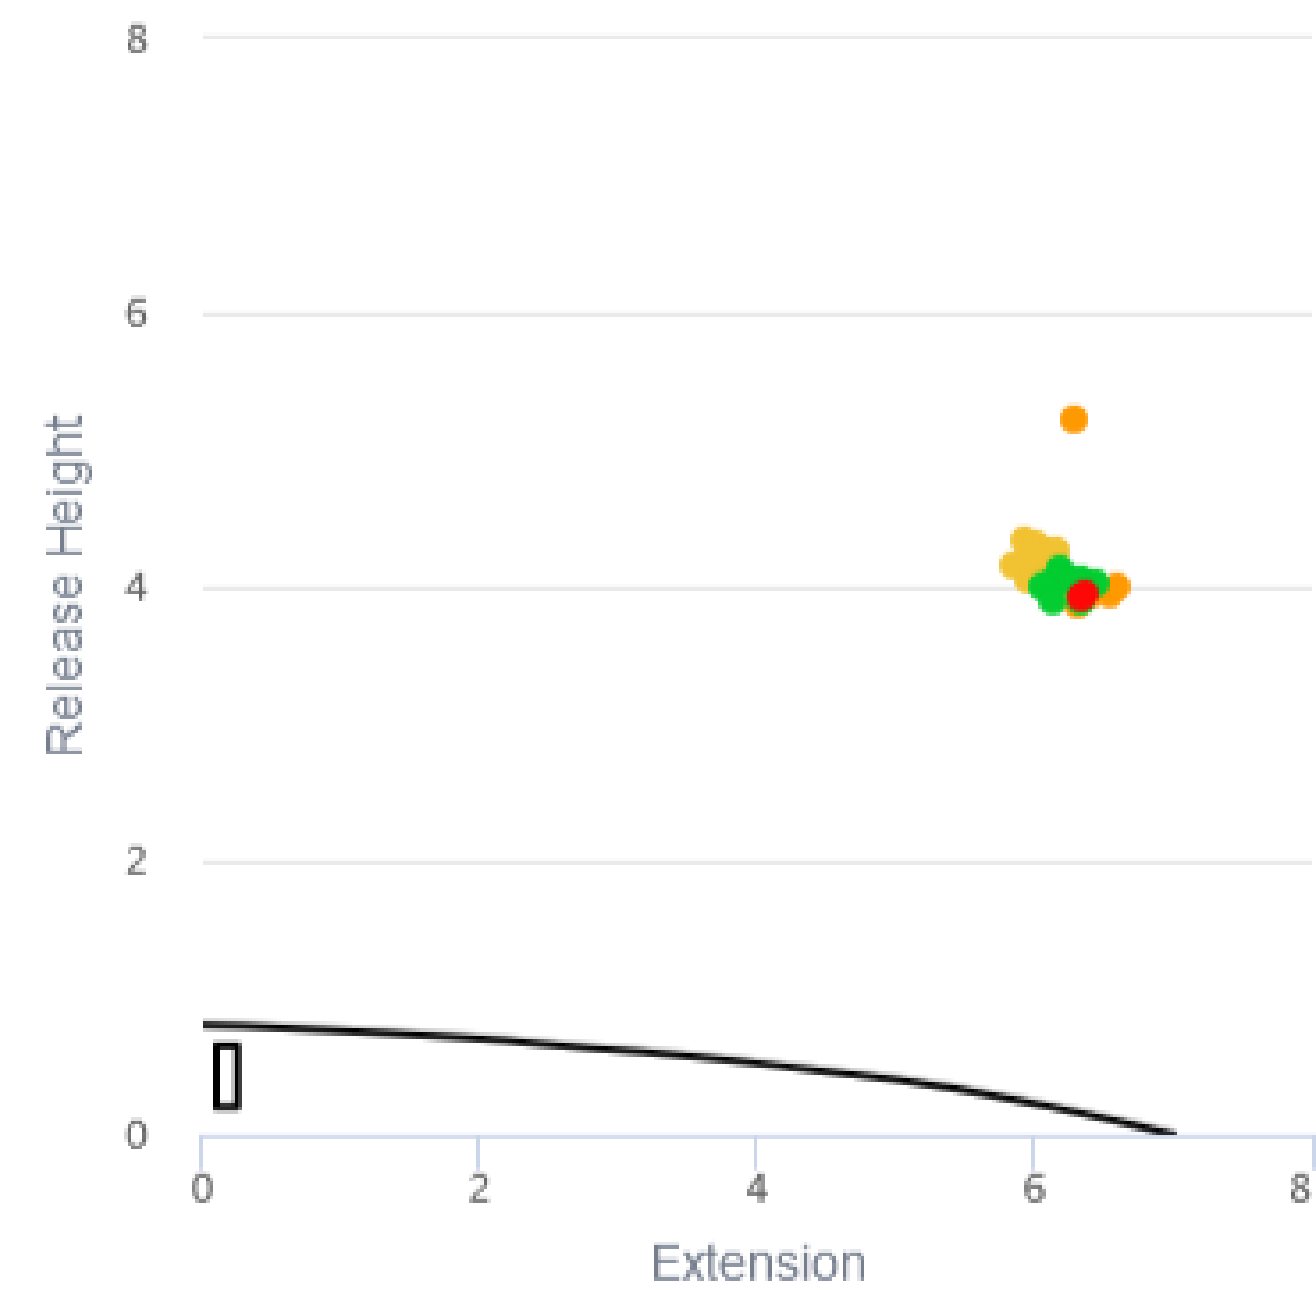

Pitch Characteristics

Pitch type	Avg Velo	Peak Velo	Avg Spin	Peak Spin	Tilt	Axis	Efficiency	V Break	Ind V Break	H Break	V Approach	Avg Rel Height	Avg Extension
Fastball	87.4	87.7	2213	2219	3:00	271	0%	-35.0	0.8	17.3	-5.7	3.9	6.4
Sinker	87.1	88.1	2289	2369	2:55	268	0%	-34.4	1.6	17.0	-5.7	4.1	6.4
Slider	78.4	80.2	2477	2569	9:33	108	0%	-42.1	3.3	-6.3	-7.0	4.2	6.0
Changeup	83.1	86.1	2011	2269	2:50	265	0%	-37.7	2.3	15.4	-6.0	4.0	6.3

Velocity ▼

SI SL CH FB

2D 3D

● SI ● SL ● CH ● FB

2D 3D

● SI ● SL ● CH ● FB

2D 3D

● SI ● SL ● CH ● FB

H Break

Pitches ▾

● SI ● SL ● CH ● FB

Batted Balls

Pitch No	Batter	Pitch Type	Result	EV	LA	Distance
199	Paller, Robert	Sinker	Single	82.0	4.8	89
238	Hudson, Hunter	Changeup	Out	85.5	24.1	310
244	Herron, Mark	Sinker	Out	95.7	25.1	356
Average				87.8	18.0	252