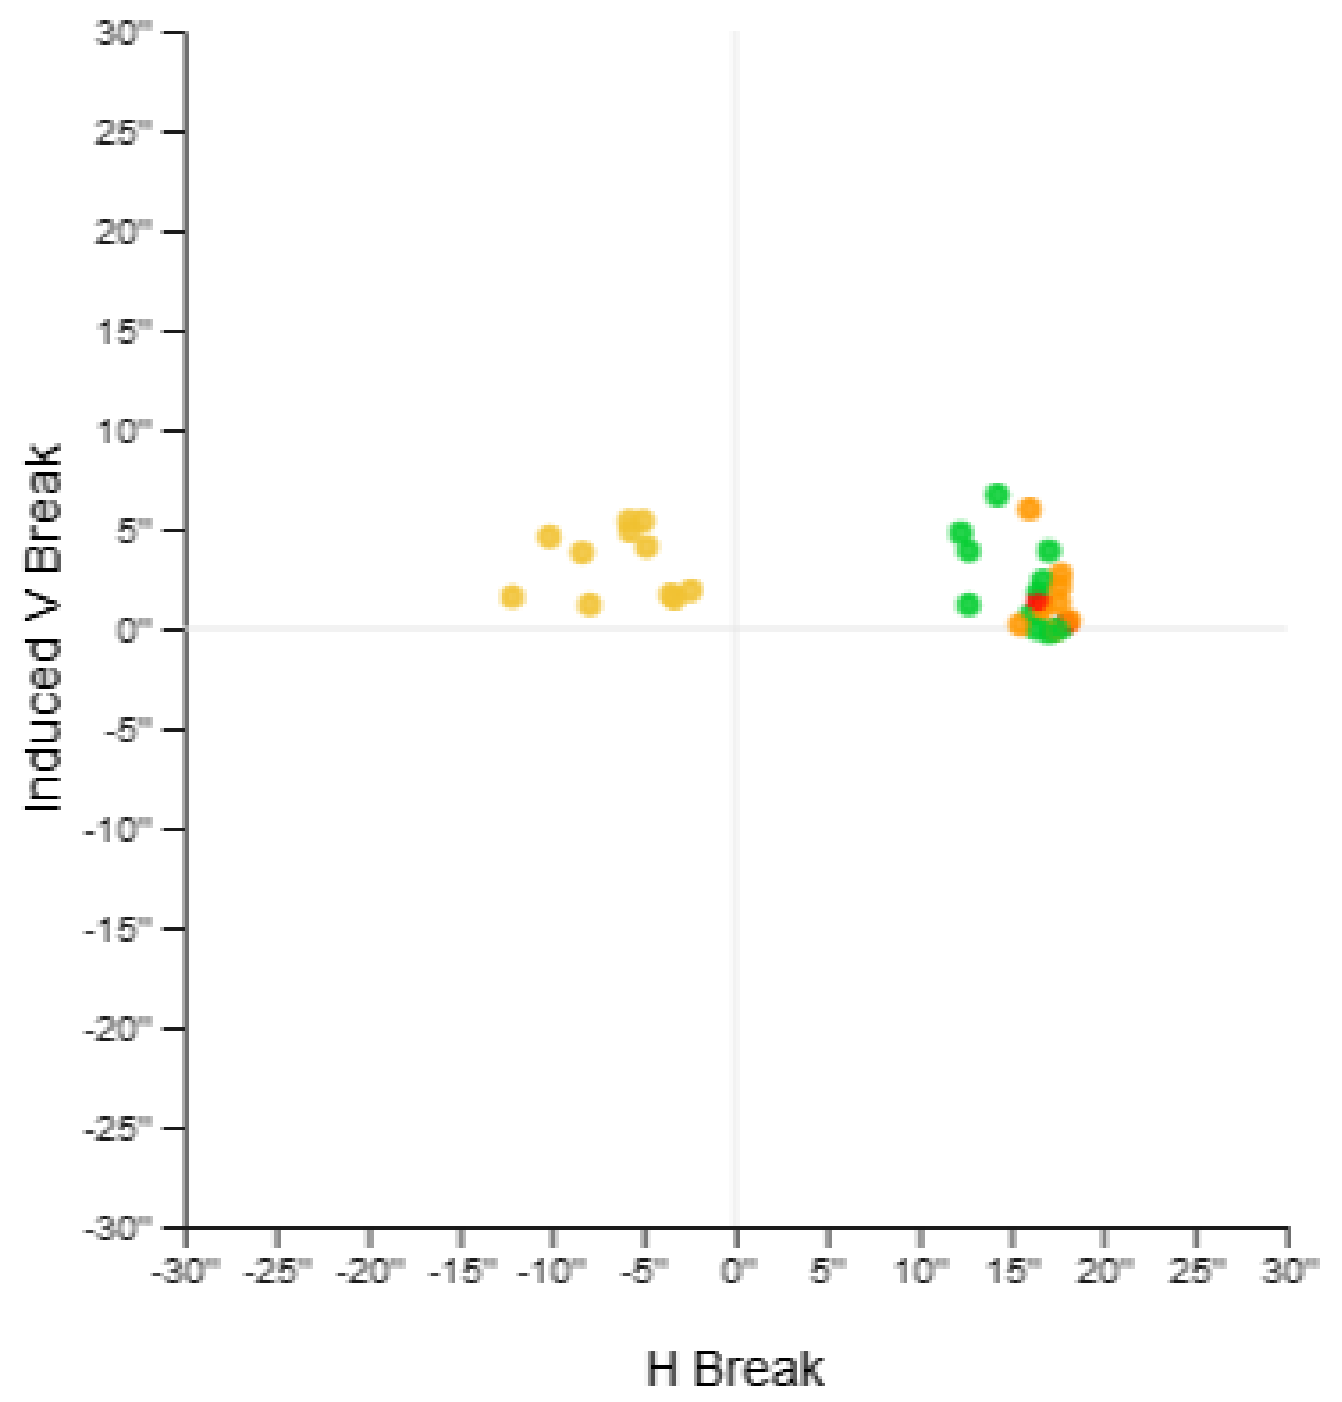

● SI ● CH

Pitch Sequencing

● FB ● SI ● SL ● CH

Count Sequencing

● SI ● SL ● CH ● FB

Result Sequencing

● FB ● SI ● SL ● CH

Pitches ▾

H Break

Pitches ▾

● SI ● SL ● CH ● FB

Batted Balls

Pitch No	Batter	Pitch Type	Result	EV	LA	Distance
199	Paller, Robert	Sinker	Single	82.0	4.8	89
238	Hudson, Hunter	Changeup	Out	85.5	24.1	310
244	Herron, Mark	Sinker	Out	95.7	25.1	356
Average				87.8	18.0	252