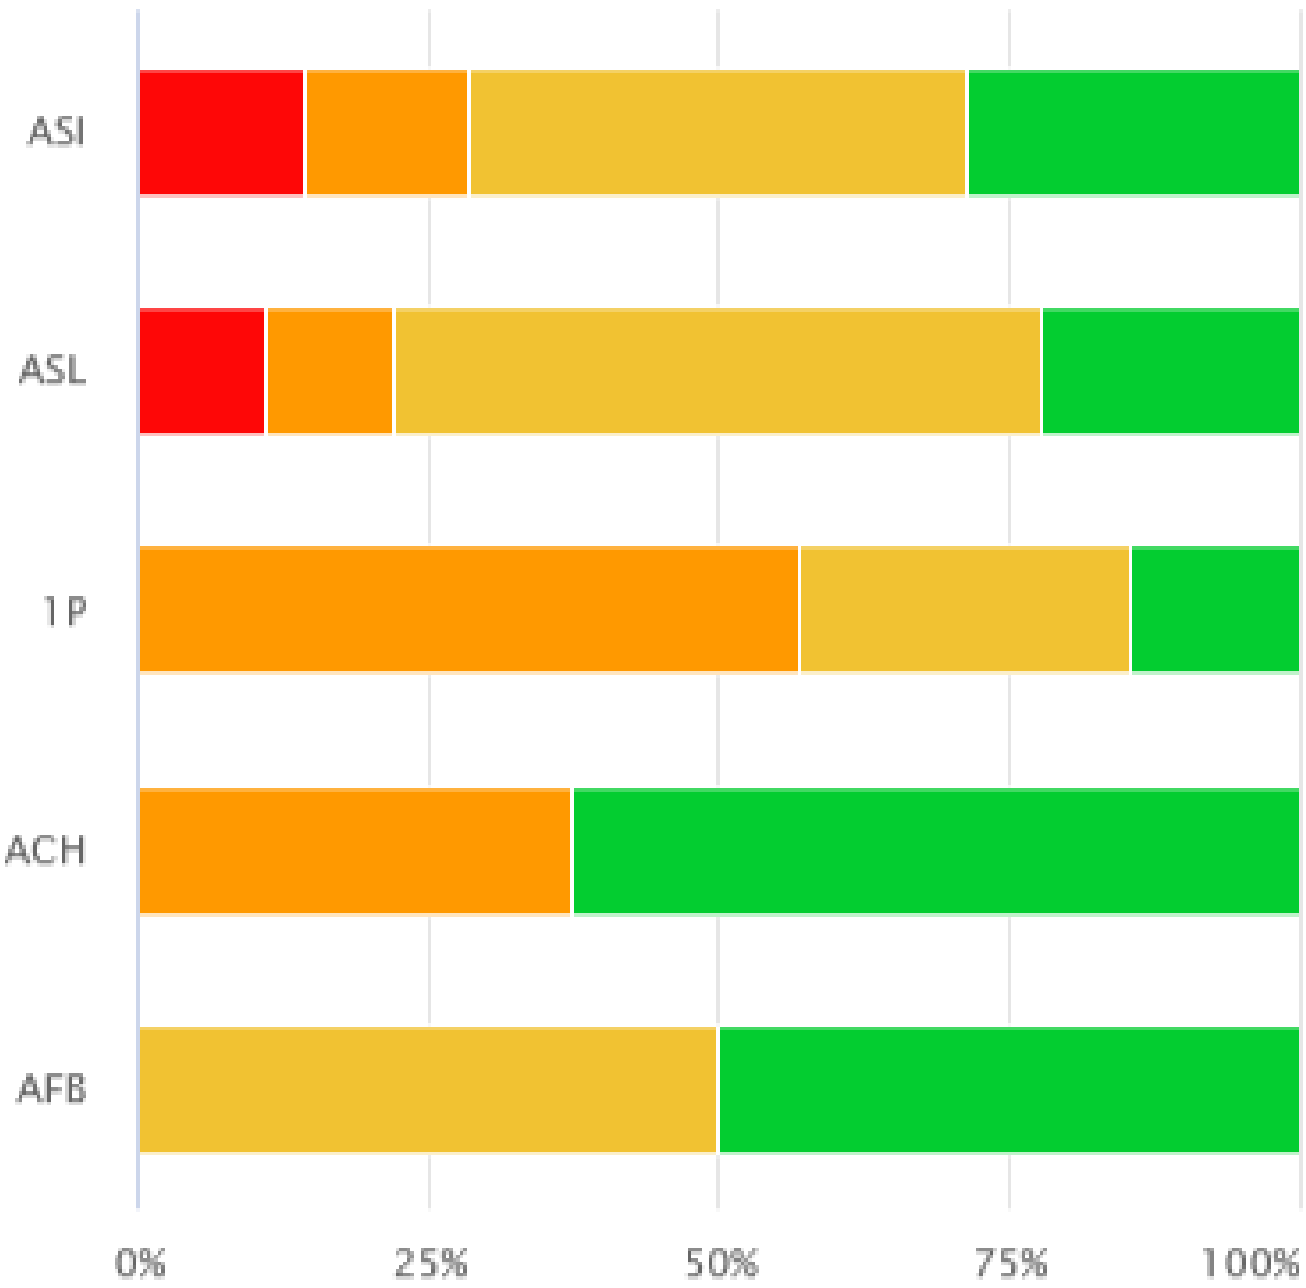

Pitch Characteristics

Pitch type	Avg Velo	Peak Velo	Avg Spin	Peak Spin	Tilt	Axis	Efficiency	V Break	Ind V Break	H Break	V Approach	Avg Rel Height	Avg Extension
Fastball	87.4	87.7	2213	2219	3:00	271	0%	-35.0	0.8	17.3	-5.7	3.9	6.4
Sinker	87.1	88.1	2289	2369	2:55	268	0%	-34.4	1.6	17.0	-5.7	4.1	6.4
Slider	78.4	80.2	2477	2569	9:33	108	0%	-42.1	3.3	-6.3	-7.0	4.2	6.0
Changeup	83.1	86.1	2011	2269	2:50	265	0%	-37.7	2.3	15.4	-6.0	4.0	6.3

Velocity ▼

SI SL CH FB

2D 3D

● SI ● SL ● CH ● FB

2D 3D

● SI ● SL ● CH ● FB

2D 3D

● SI ● SL ● CH ● FB

Swings

2D 3D

● FB ● SI ● SL ● CH

Whiffs

2D 3D

● FB ● SL ● CH

Balls In Play

2D 3D

● SI ● CH

Pitch Sequencing

● FB ● SI ● SL ● CH

Count Sequencing

● SI ● SL ● CH ● FB

Result Sequencing

● FB ● SI ● SL ● CH

Pitches ▾