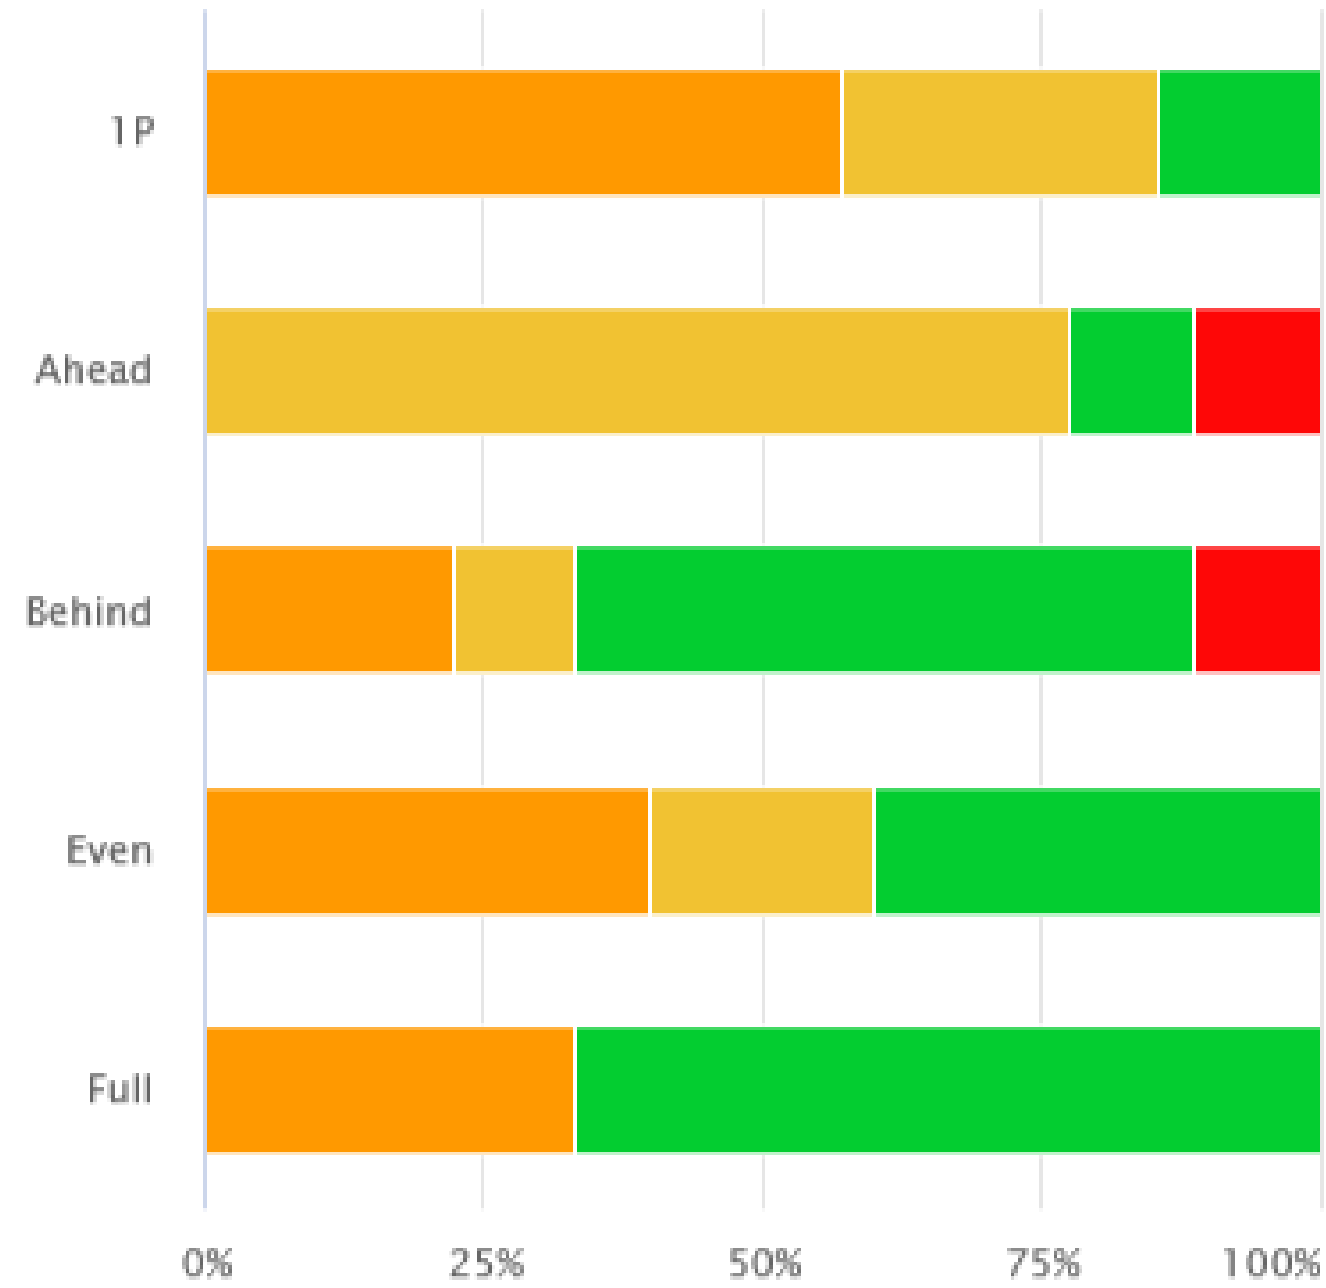

● SI ● CH

Pitch Sequencing

● FB ● SI ● SL ● CH

Count Sequencing

● SI ● SL ● CH ● FB

Result Sequencing

● FB ● SI ● SL ● CH

Pitches ▾

H Break

Pitches ▾

● SI ● SL ● CH ● FB

Batted Balls

Pitch No	Batter	Pitch Type	Result	EV	LA	Distance
199	Paller, Robert	Sinker	Single	82.0	4.8	89
238	Hudson, Hunter	Changeup	Out	85.5	24.1	310
244	Herron, Mark	Sinker	Out	95.7	25.1	356
Average				87.8	18.0	252