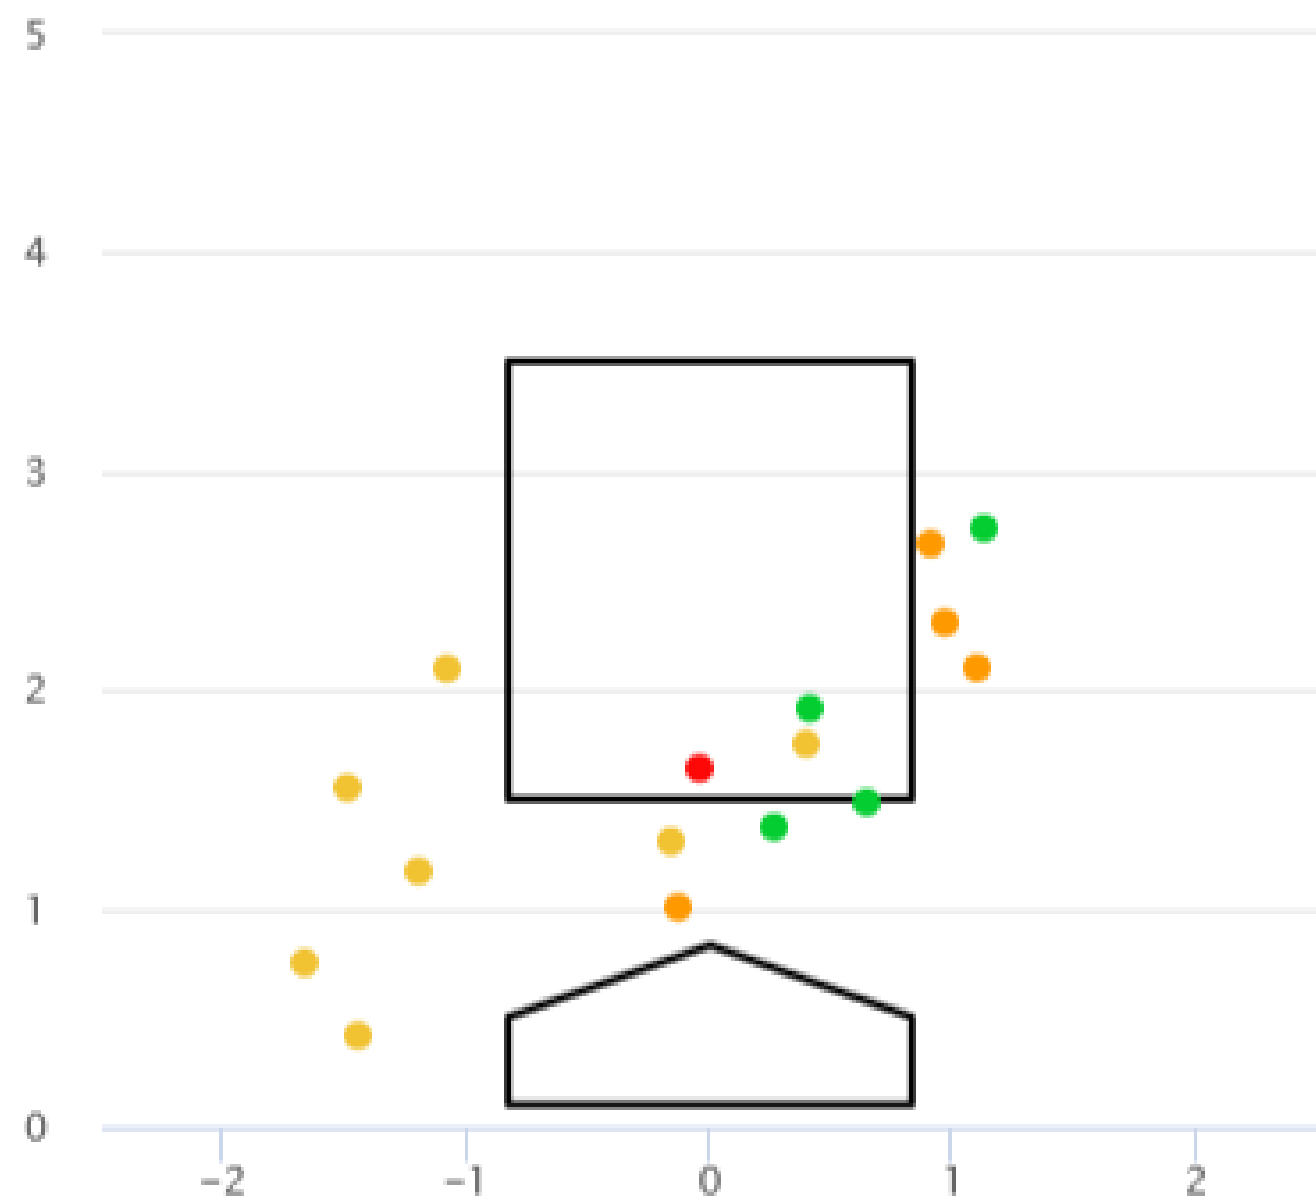

Swings

2D ☒ 3D

● FB ● SI ● SL ● CH