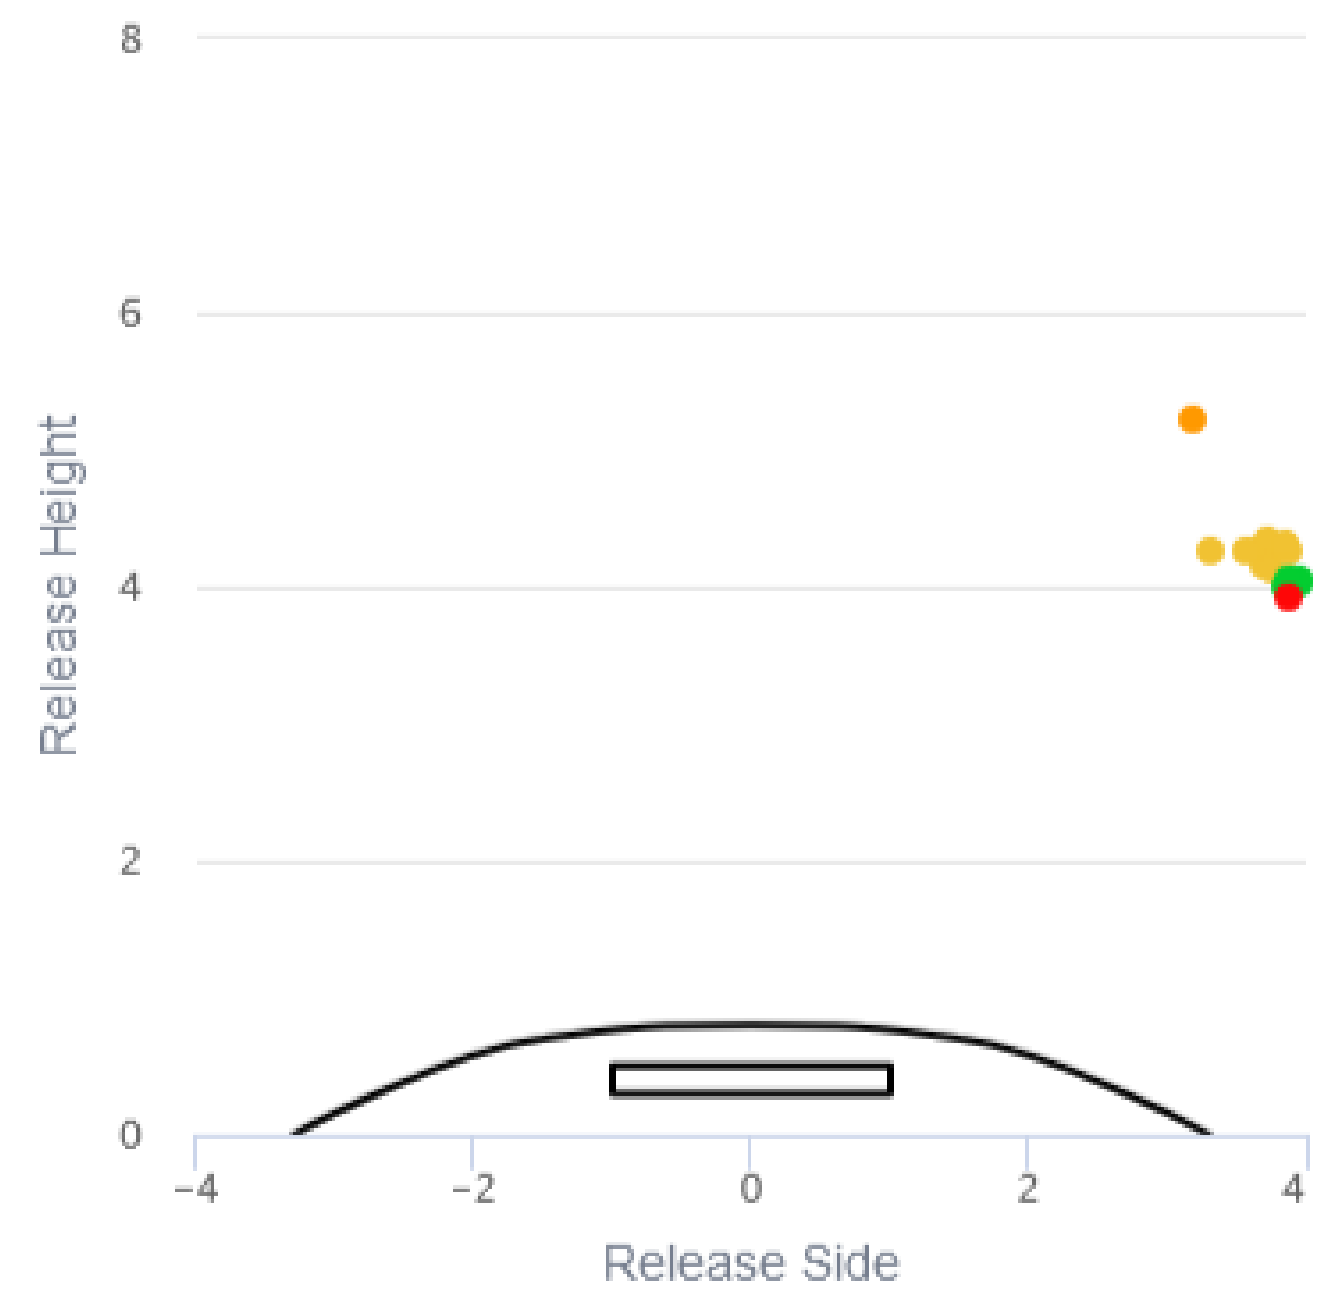

Pitch Characteristics

Pitch type	Avg Velo	Peak Velo	Avg Spin	Peak Spin	Tilt	Axis	Efficiency	V Break	Ind V Break	H Break	V Approach	Avg Rel Height	Avg Extension
Fastball	87.4	87.7	2213	2219	3:00	271	0%	-35.0	0.8	17.3	-5.7	3.9	6.4
Sinker	87.1	88.1	2289	2369	2:55	268	0%	-34.4	1.6	17.0	-5.7	4.1	6.4
Slider	78.4	80.2	2477	2569	9:33	108	0%	-42.1	3.3	-6.3	-7.0	4.2	6.0
Changeup	83.1	86.1	2011	2269	2:50	265	0%	-37.7	2.3	15.4	-6.0	4.0	6.3

Velocity ▼

SI SL CH FB

2D 3D

● SI ● SL ● CH ● FB

2D 3D

● SI ● SL ● CH ● FB

2D 3D

● SI ● SL ● CH ● FB