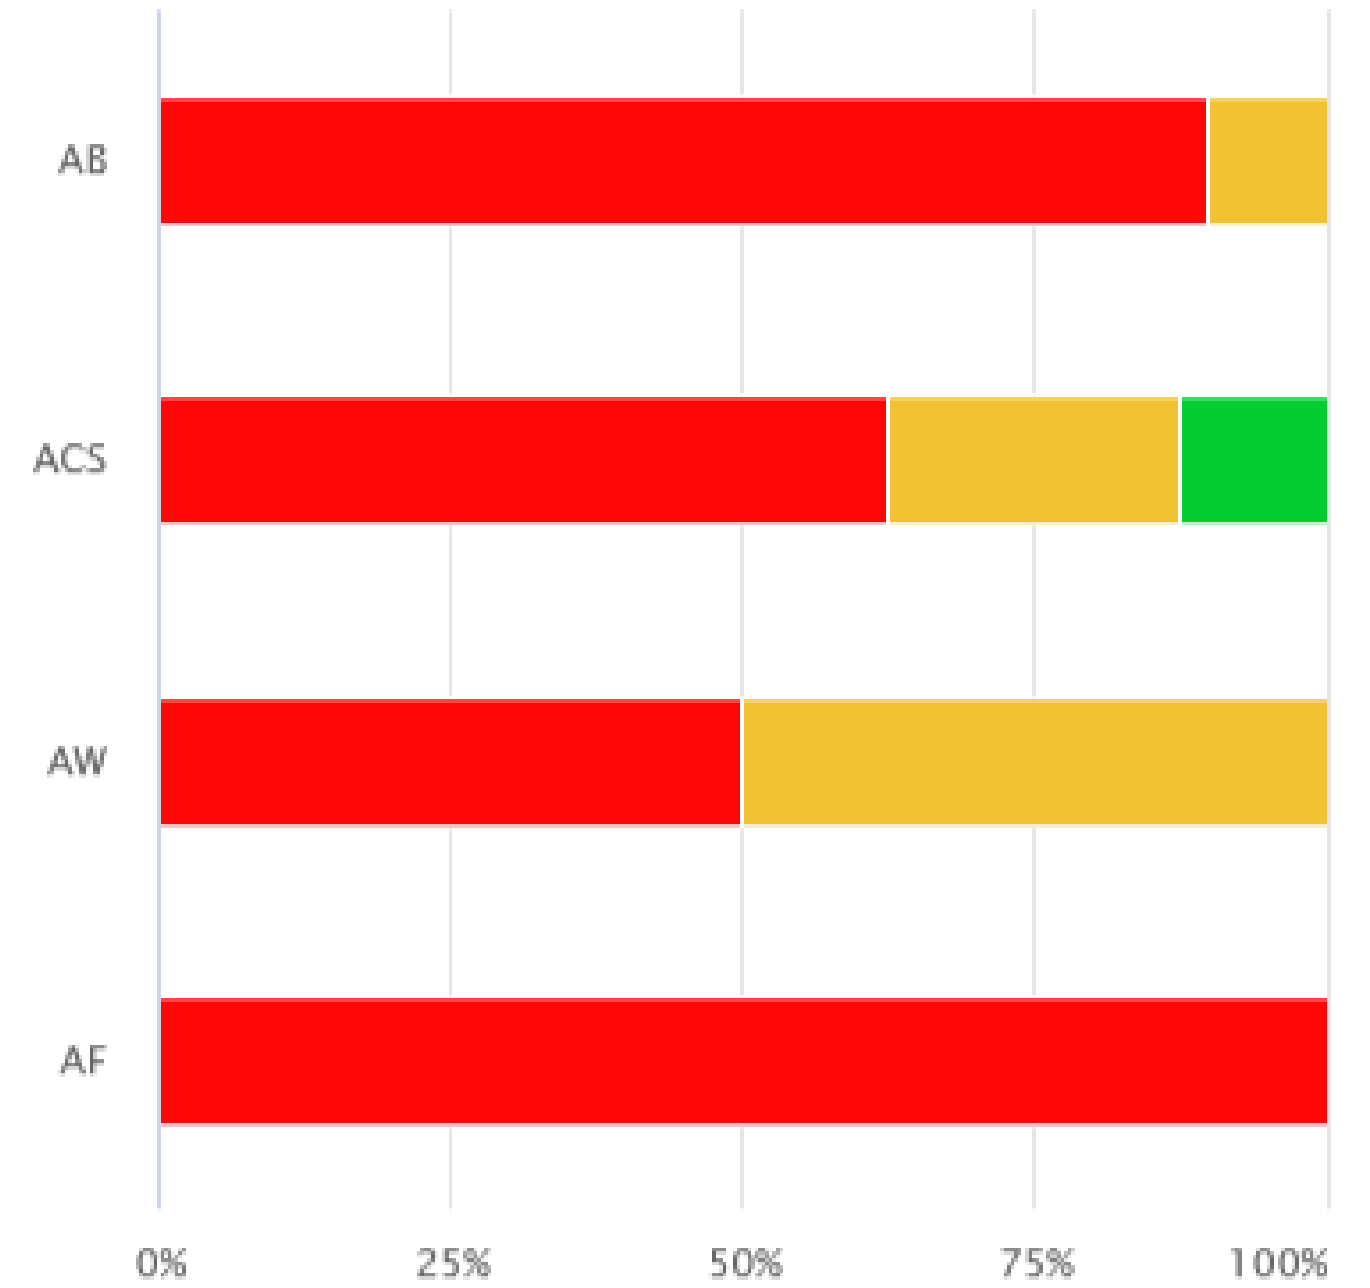

● FB

Pitch Sequencing

● FB ● CT ● SL ● CH

Count Sequencing

● FB ● CT ● SL ● CH

Result Sequencing

● FB ● SL ● CH

Batted Balls

Pitch No	Batter	Pitch Type	Result	EV	LA	Distance
242	Frechette, Anthony	Fastball	Out	84.9	28.5	304
249	Brown, Bryce	Fastball	Single	73.6	-42.0	3
252	Acosta, Eduardo	Fastball	Out	73.2	37.4	257
278	Halsema, Trevor	Fastball	Out	105.0	0.2	59
Average				84.2	6.0	156