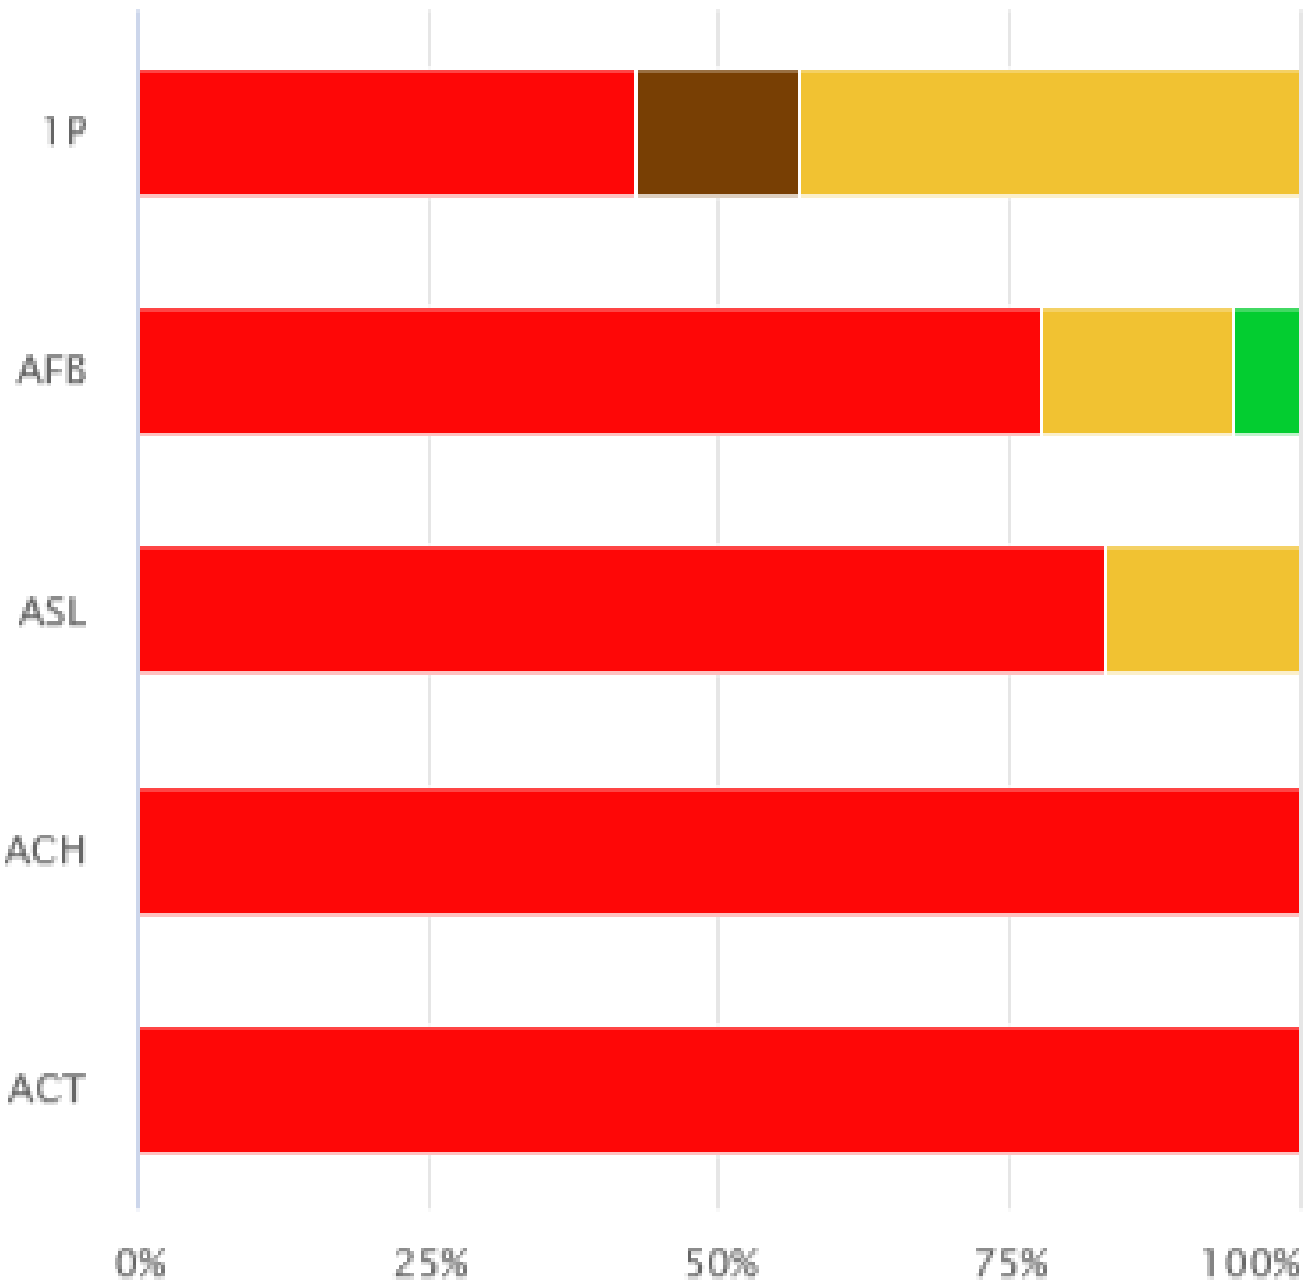

Velocity ▼

FB SL CH CT

2D 3D

● FB ● SL ● CH ● CT

2D 3D

● FB ● SL ● CH ● CT

2D 3D

● FB ● SL ● CH ● CT

Swings

2D 3D

● FB ● SL

Whiffs

2D 3D

● FB ● SL

Balls In Play

2D 3D

● FB

Pitch Sequencing

● FB ● CT ● SL ● CH

Count Sequencing

● FB ● CT ● SL ● CH

Result Sequencing

● FB ● SL ● CH

Batted Balls

Pitch No	Batter	Pitch Type	Result	EV	LA	Distance
242	Frechette, Anthony	Fastball	Out	84.9	28.5	304
249	Brown, Bryce	Fastball	Single	73.6	-42.0	3
252	Acosta, Eduardo	Fastball	Out	73.2	37.4	257
278	Halsema, Trevor	Fastball	Out	105.0	0.2	59
Average				84.2	6.0	156