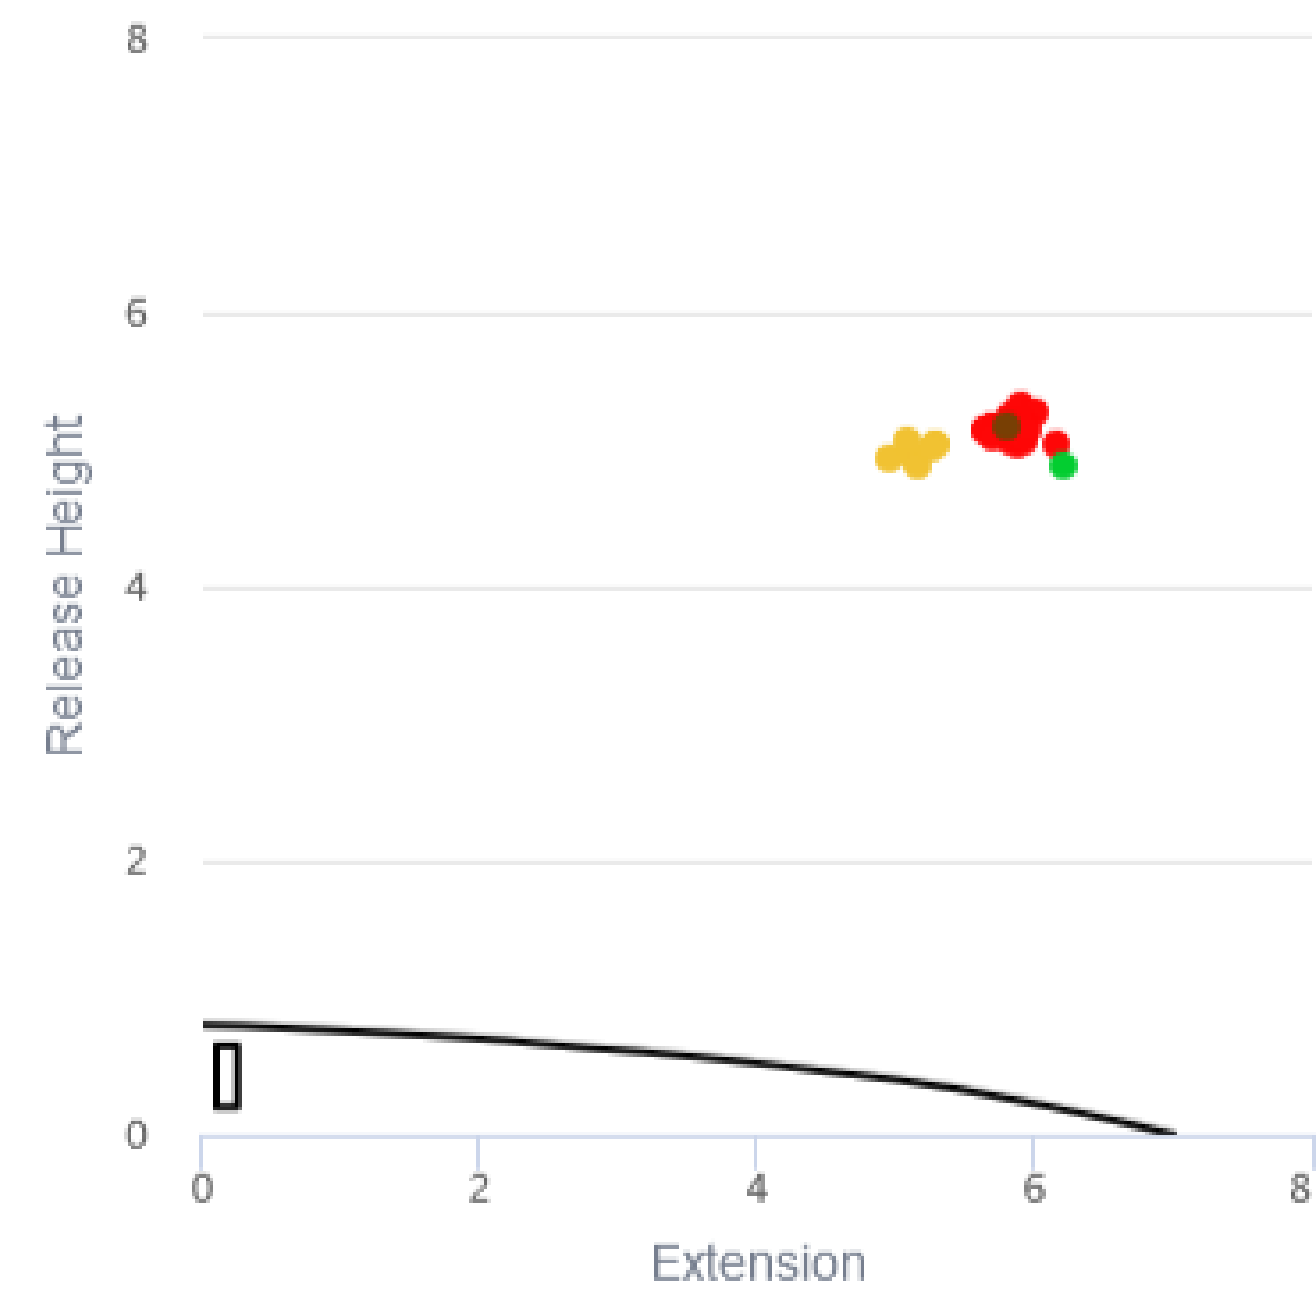

Pitch Characteristics

Pitch type	Avg Velo	Peak Velo	Avg Spin	Peak Spin	Tilt	Axis	Efficiency	V Break	Ind V Break	H Break	V Approach	Avg Rel Height	Avg Extension
Fastball	91.7	92.8	2163	2351	11:05	151	0%	-21.5	11.4	-5.8	-5.4	5.1	5.9
Cutter	88.9	88.9	2064	2064	11:45	170	0%	-23.4	11.6	-1.9	-4.5	5.2	5.8
Slider	81.0	82.7	2628	2698	3:06	274	0%	-42.6	0.7	7.9	-6.9	5.0	5.2
Changeup	83.6	83.6	1862	1862	9:45	113	0%	-33.4	5.4	-10.4	-8.0	4.9	6.2

Velocity ▼

FB SL CH CT

2D 3D

● FB ● SL ● CH ● CT

2D 3D

● FB ● SL ● CH ● CT

2D 3D

● FB ● SL ● CH ● CT

Pitch No	Batter	Pitch Type	Result	EV	LA	Distance
242	Frechette, Anthony	Fastball	Out	84.9	28.5	304
249	Brown, Bryce	Fastball	Single	73.6	-42.0	3
252	Acosta, Eduardo	Fastball	Out	73.2	37.4	257
278	Halsema, Trevor	Fastball	Out	105.0	0.2	59
Average				84.2	6.0	156