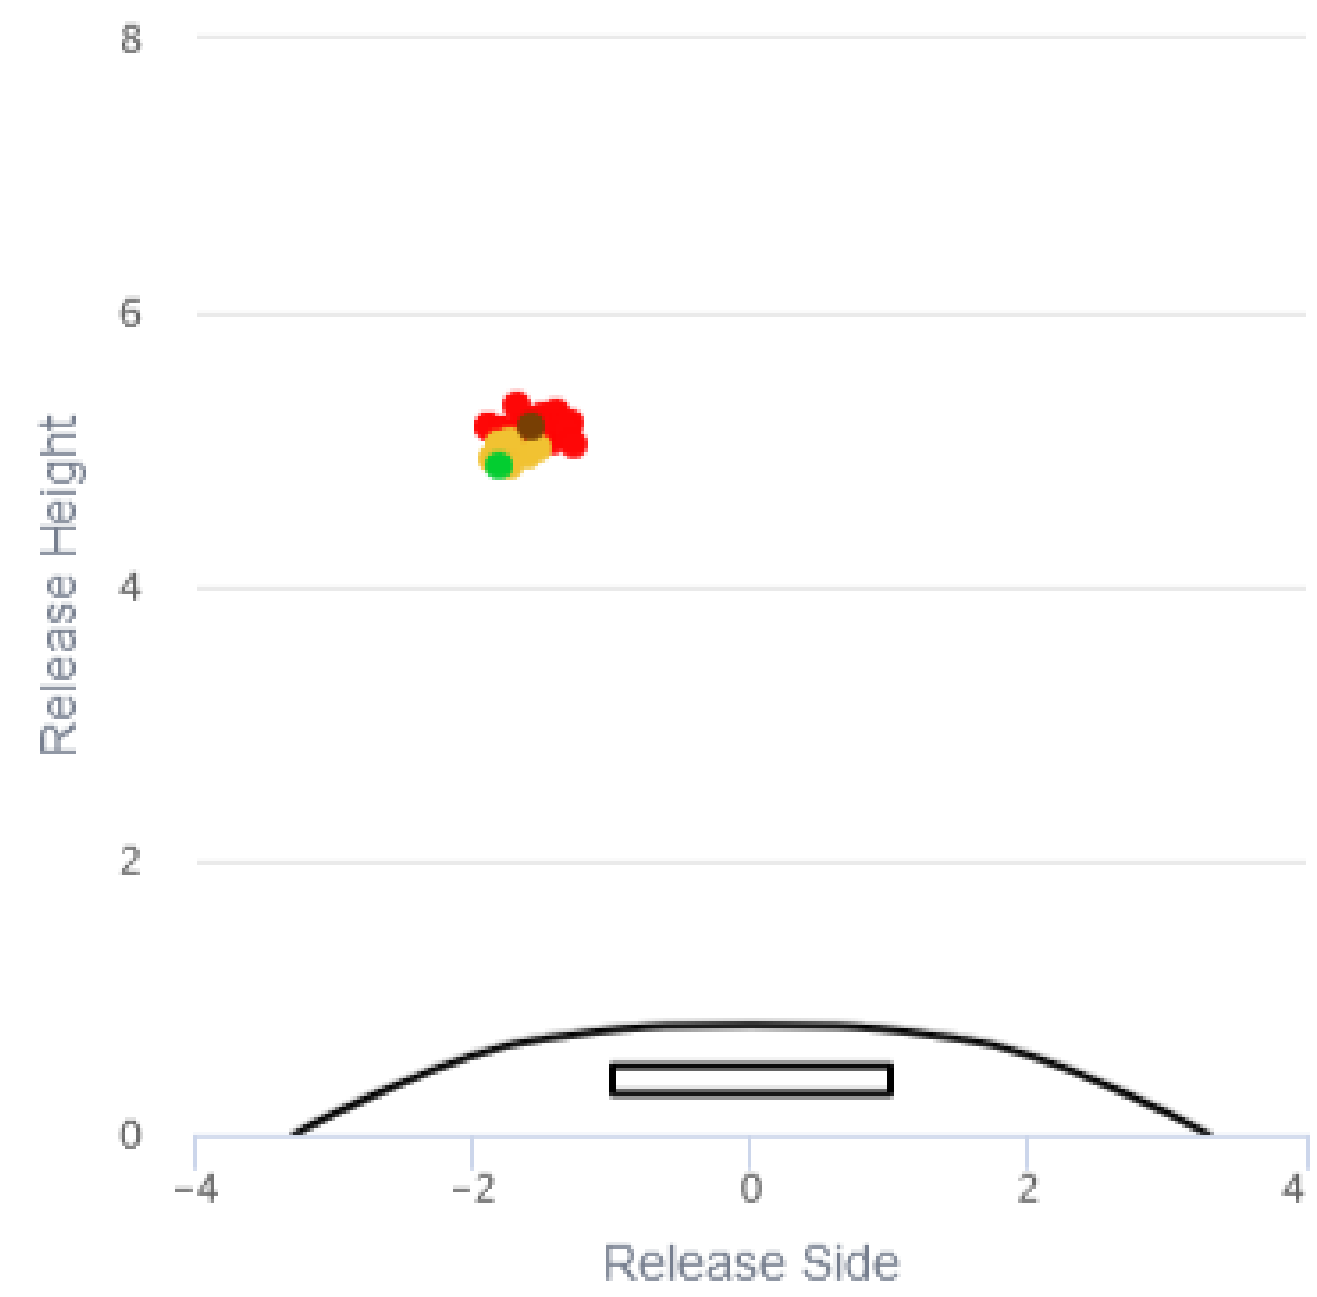

Pitch Characteristics

Pitch type	Avg Velo	Peak Velo	Avg Spin	Peak Spin	Tilt	Axis	Efficiency	V Break	Ind V Break	H Break	V Approach	Avg Rel Height	Avg Extension
Fastball	91.7	92.8	2163	2351	11:05	151	0%	-21.5	11.4	-5.8	-5.4	5.1	5.9
Cutter	88.9	88.9	2064	2064	11:45	170	0%	-23.4	11.6	-1.9	-4.5	5.2	5.8
Slider	81.0	82.7	2628	2698	3:06	274	0%	-42.6	0.7	7.9	-6.9	5.0	5.2
Changeup	83.6	83.6	1862	1862	9:45	113	0%	-33.4	5.4	-10.4	-8.0	4.9	6.2

Velocity ▼

FB SL CH CT

2D 3D

● FB ● SL ● CH ● CT

2D 3D

● FB ● SL ● CH ● CT

2D 3D

● FB ● SL ● CH ● CT