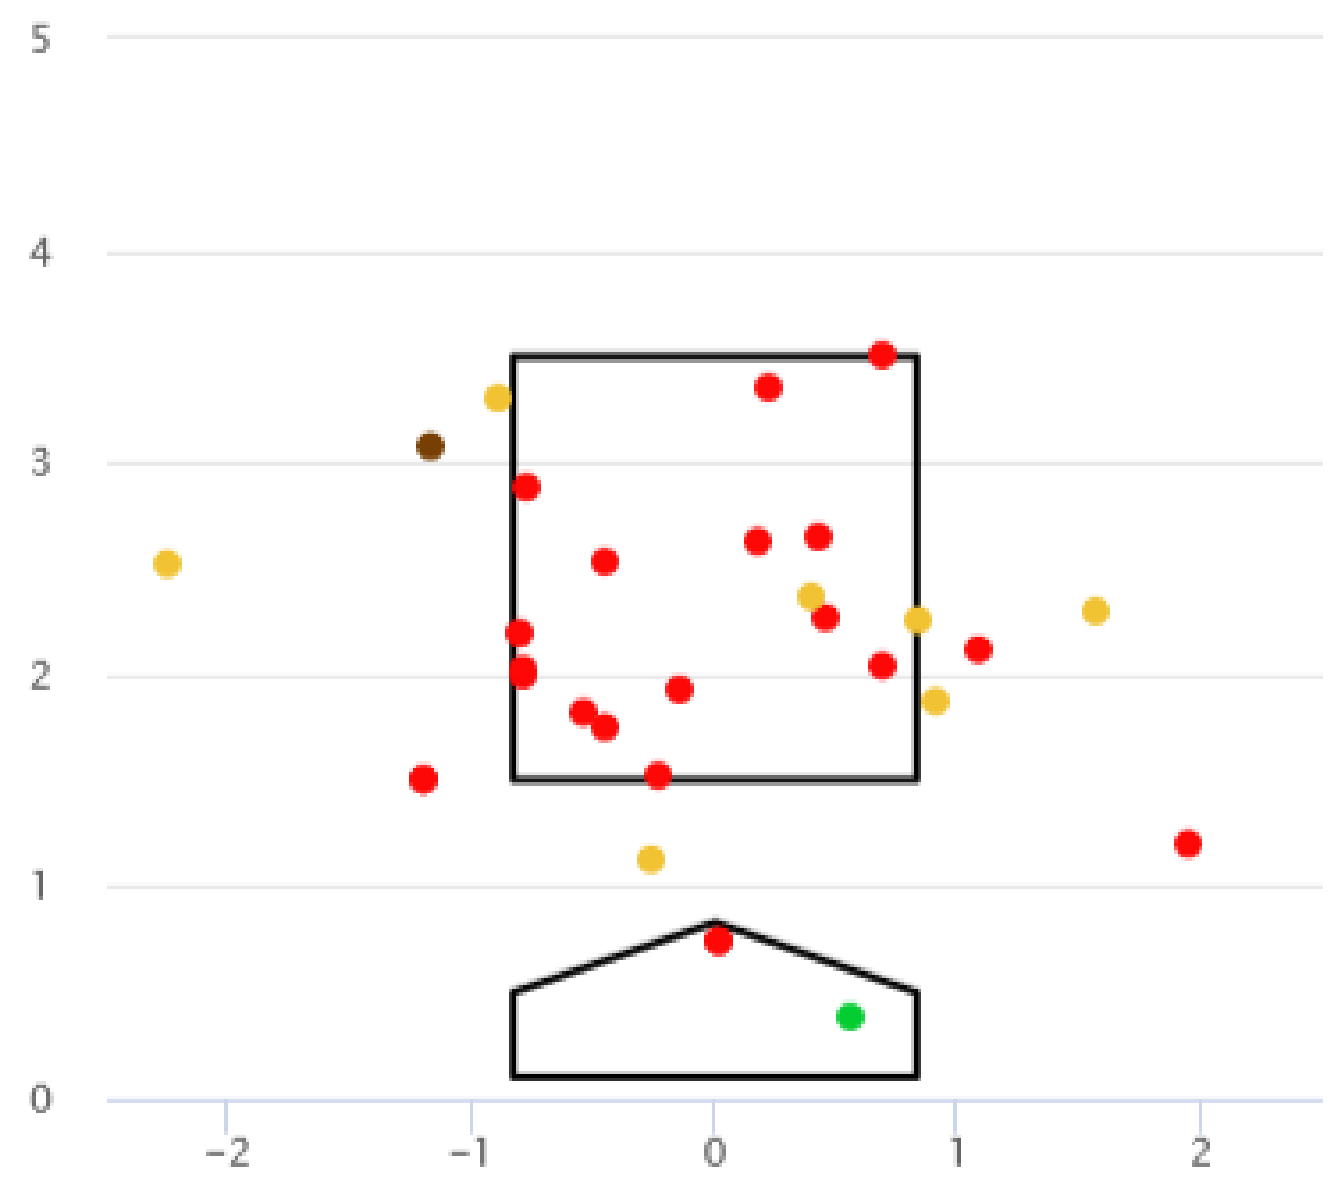

2D ☒ 3D

● FB ● SL ● CH ● CT