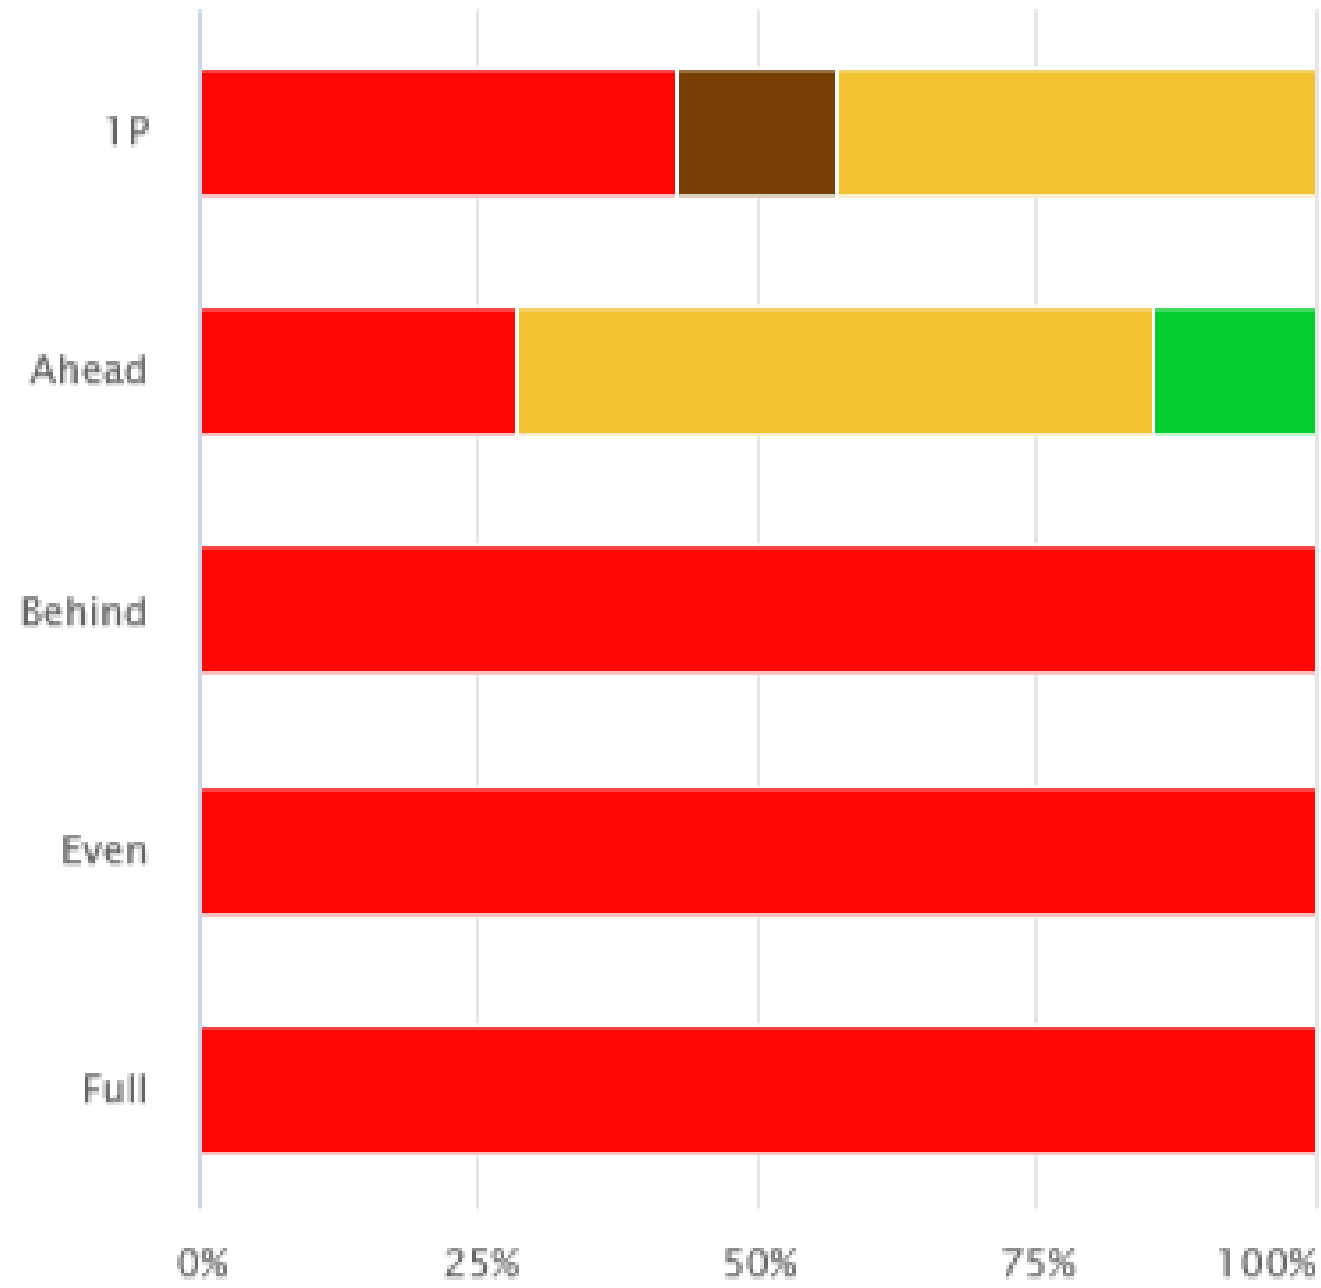

● FB

Pitch Sequencing

● FB ● CT ● SL ● CH

Count Sequencing

● FB ● CT ● SL ● CH

Result Sequencing

● FB ● SL ● CH

Batted Balls

Pitch No	Batter	Pitch Type	Result	EV	LA	Distance
242	Frechette, Anthony	Fastball	Out	84.9	28.5	304
249	Brown, Bryce	Fastball	Single	73.6	-42.0	3
252	Acosta, Eduardo	Fastball	Out	73.2	37.4	257
278	Halsema, Trevor	Fastball	Out	105.0	0.2	59
Average				84.2	6.0	156