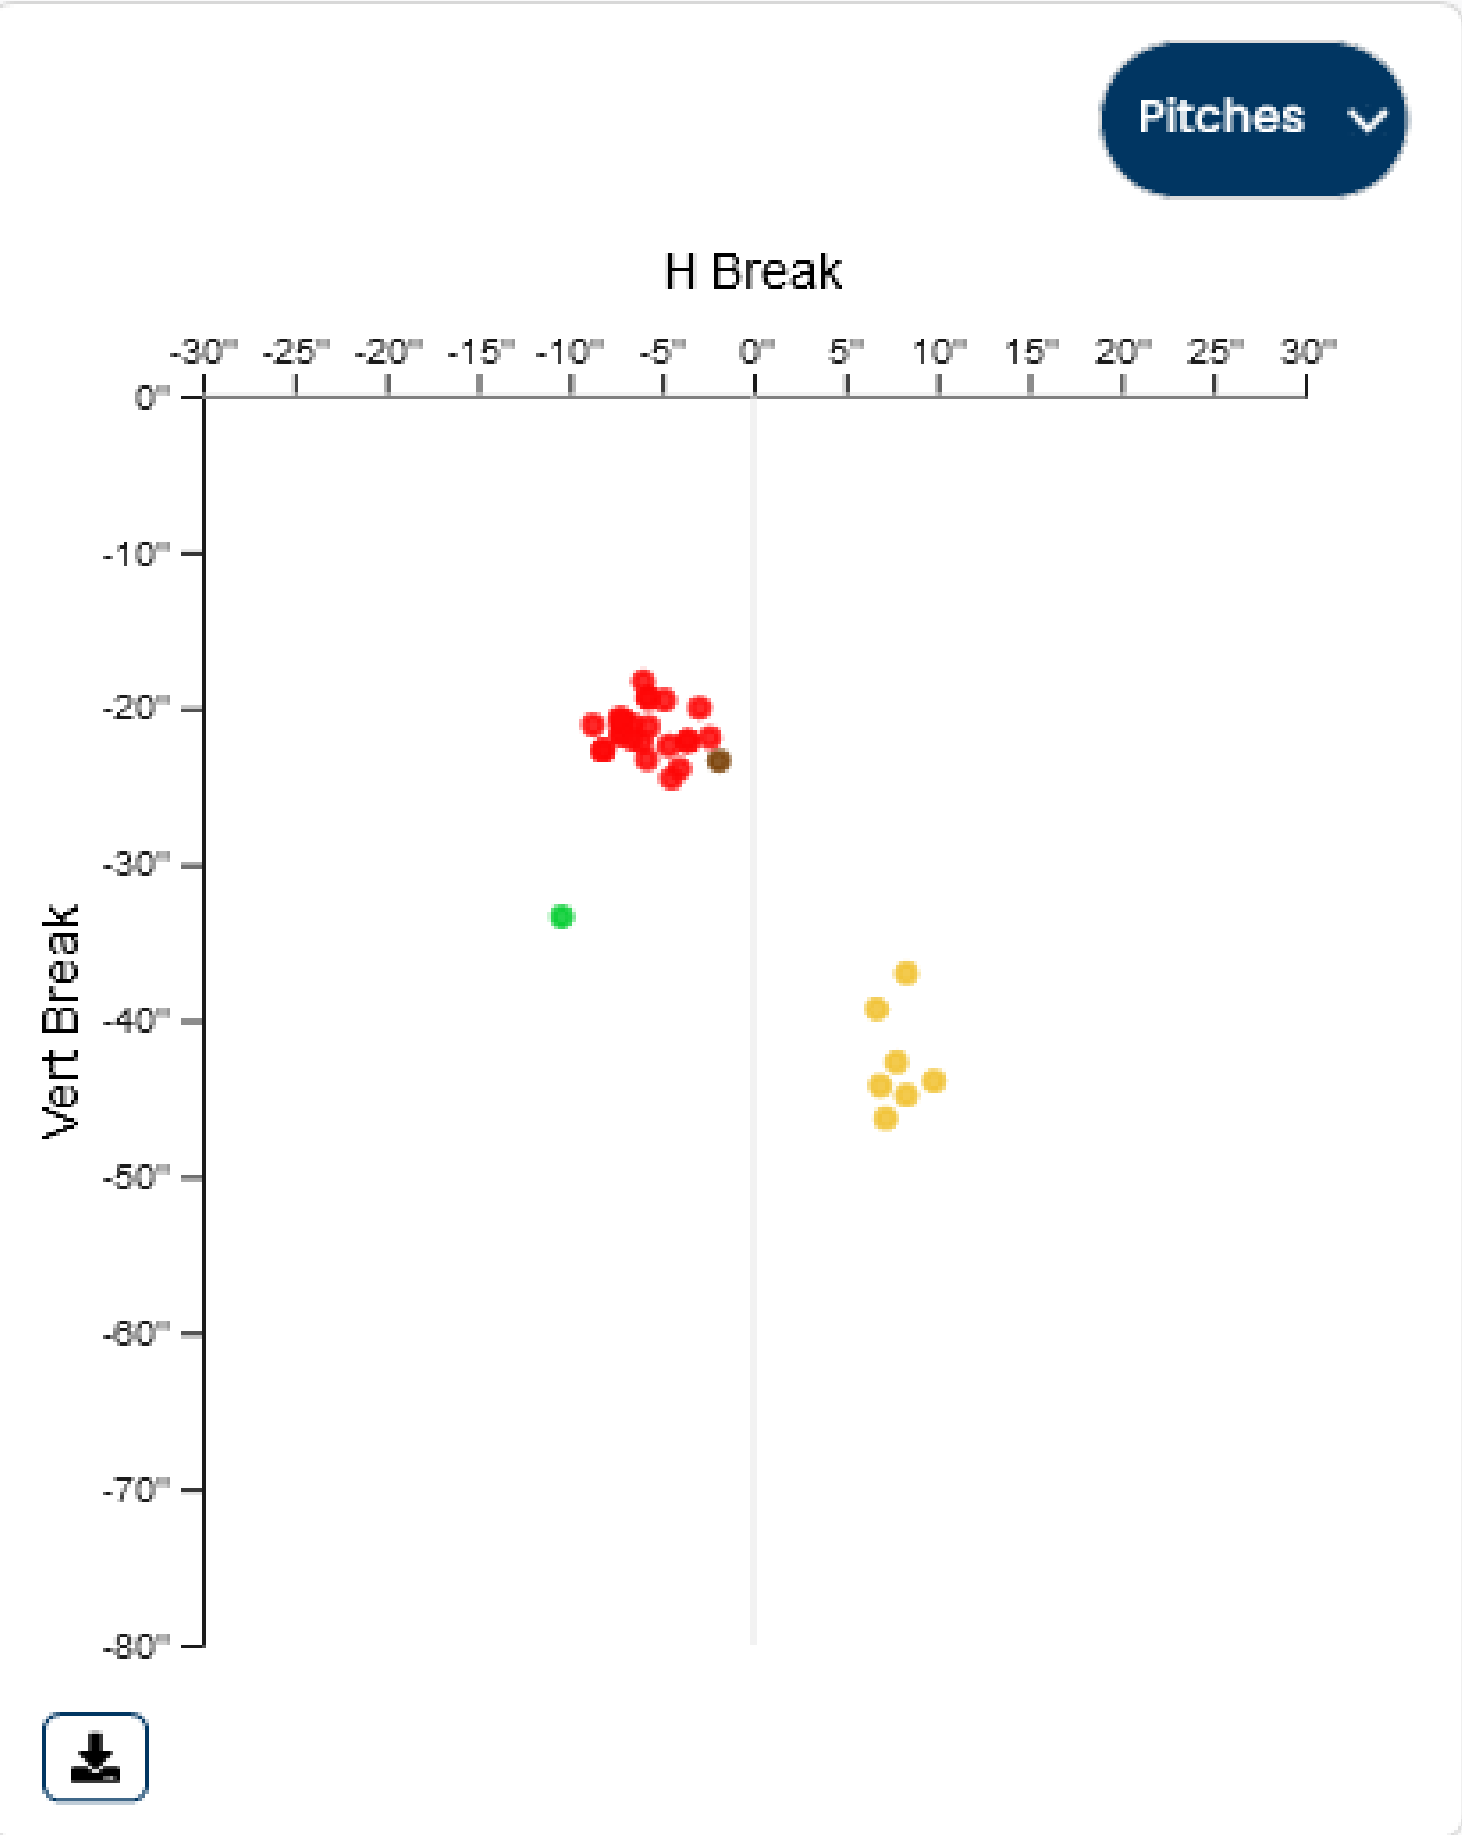

Plate Discipline

Pitch type	#	Swing %	SwStr %	Whiff %	Zone Swing %	Zone Contact %	Chase %	Chase Contact %	Edge %	Strike %
Fastball	24	33.3%	8.3%	25%	57.1%	75%	0%	0%	37.5%	58.3%
Cutter	1	0%	0%	0%	0%	0%	0%	0%	0%	0%
Slider	7	14.3%	14.3%	100%	100%	0%	0%	0%	42.9%	42.9%
Changeup	1	0%	0%	0%	0%	0%	0%	0%	0%	0%
Total	33	27.3%	9.1%	33.3%	60%	66.7%	0%	0%	36.4%	51.5%

Pitch Characteristics

Pitch type	Avg Velo	Peak Velo	Avg Spin	Peak Spin	Tilt	Axis	Efficiency	V Break	Ind V Break	H Break	V Approach	Avg Rel Height	Avg Extension
Fastball	91.7	92.8	2163	2351	11:05	151	0%	-21.5	11.4	-5.8	-5.4	5.1	5.9
Cutter	88.9	88.9	2064	2064	11:45	170	0%	-23.4	11.6	-1.9	-4.5	5.2	5.8
Slider	81.0	82.7	2628	2698	3:06	274	0%	-42.6	0.7	7.9	-6.9	5.0	5.2
Changeup	83.6	83.6	1862	1862	9:45	113	0%	-33.4	5.4	-10.4	-8.0	4.9	6.2

● FB

Pitch Sequencing

● FB ● CT ● SL ● CH

Count Sequencing

● FB ● CT ● SL ● CH

Result Sequencing

● FB ● SL ● CH

Batted Balls

Pitch No	Batter	Pitch Type	Result	EV	LA	Distance
242	Frechette, Anthony	Fastball	Out	84.9	28.5	304
249	Brown, Bryce	Fastball	Single	73.6	-42.0	3
252	Acosta, Eduardo	Fastball	Out	73.2	37.4	257
278	Halsema, Trevor	Fastball	Out	105.0	0.2	59
Average				84.2	6.0	156