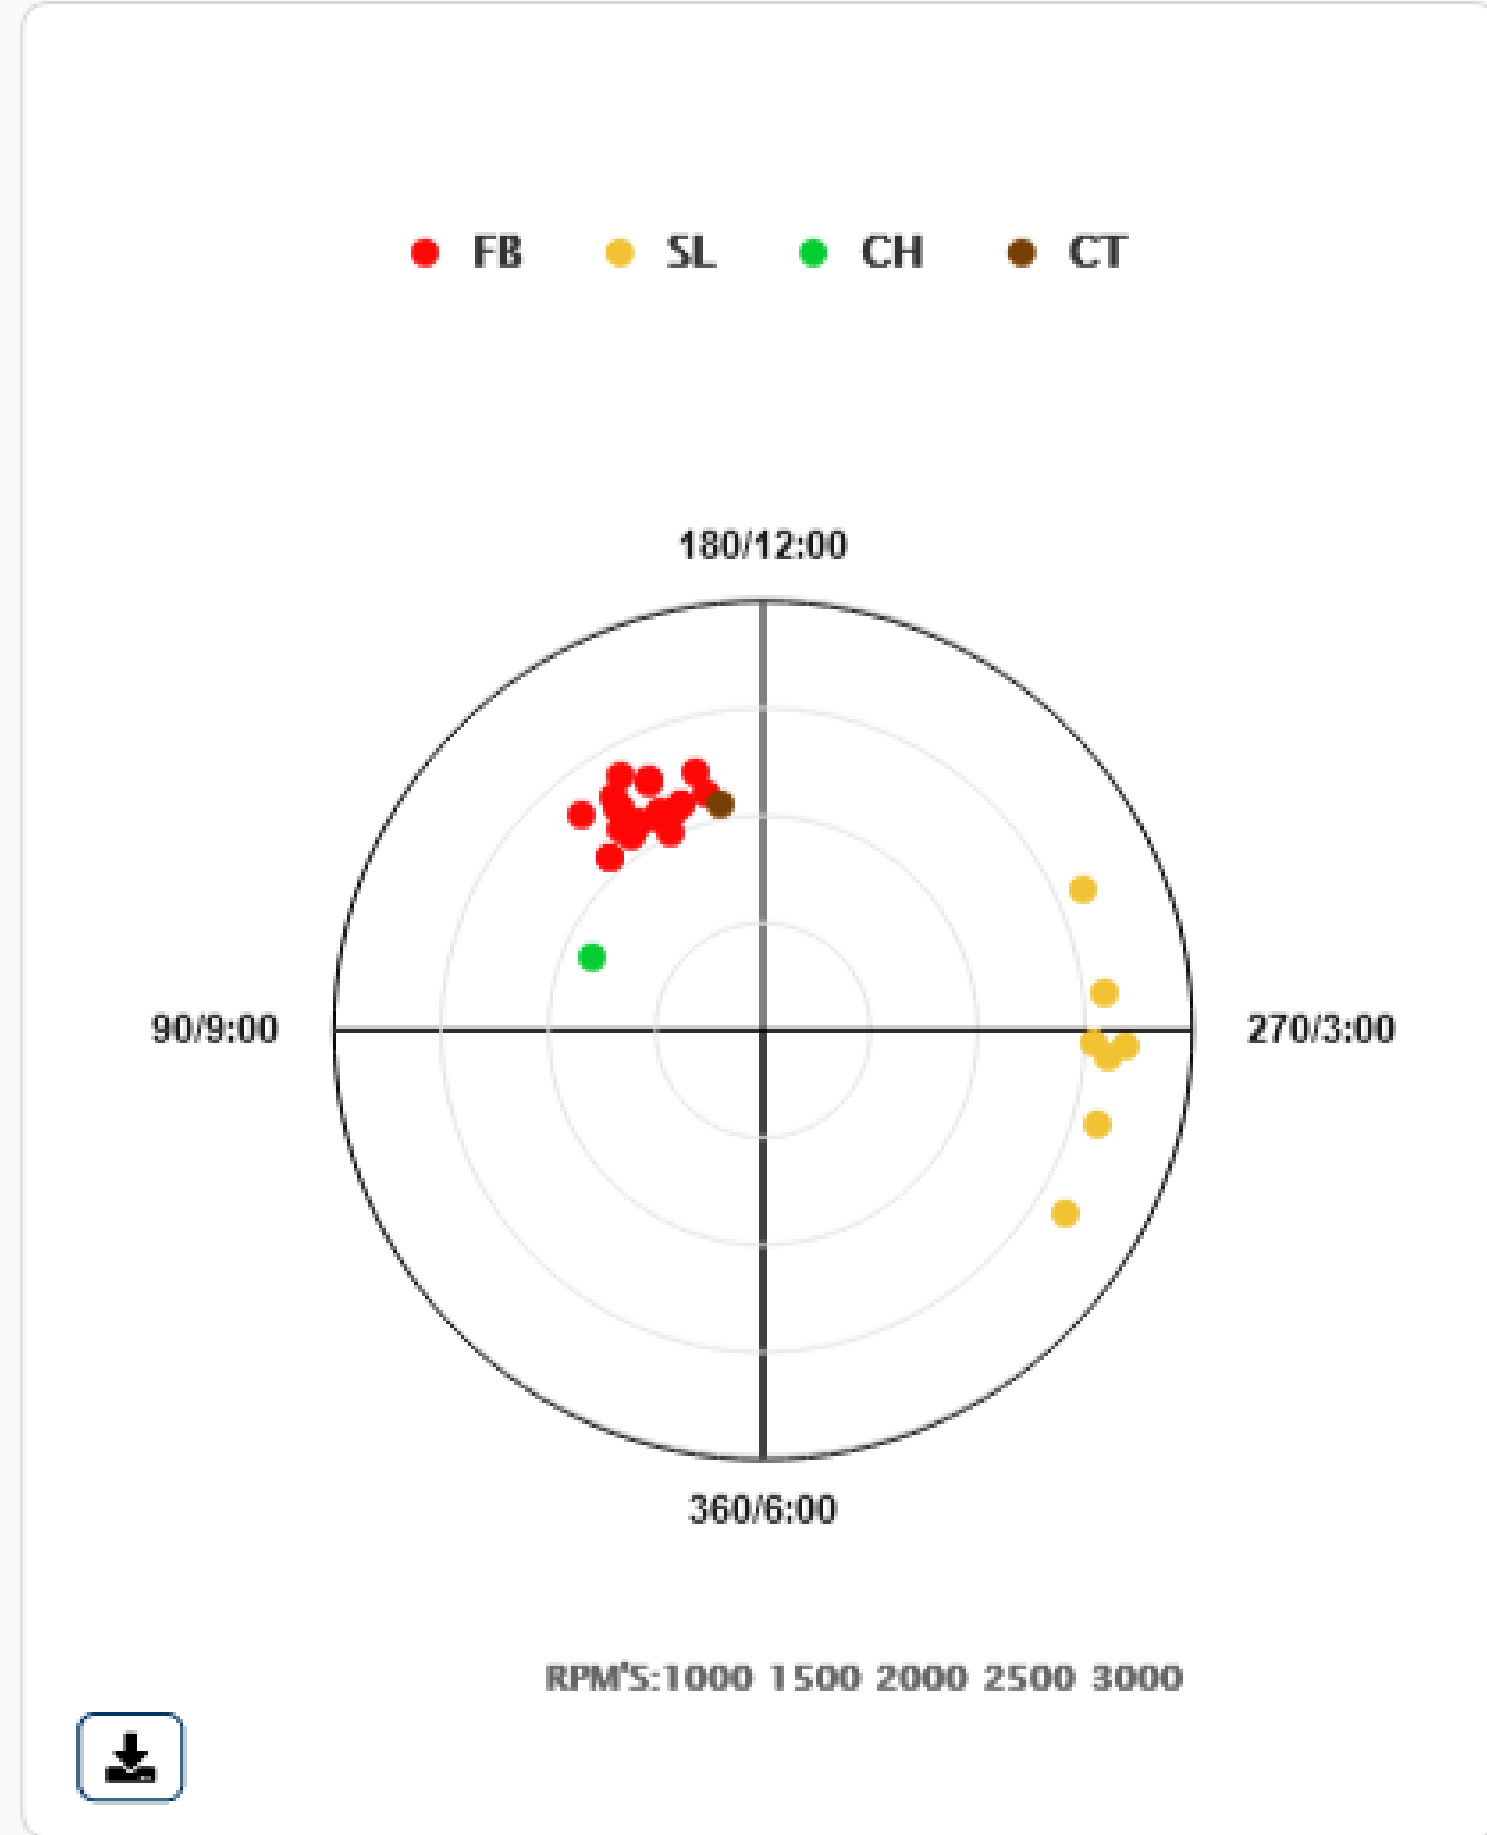

Plate Discipline

Pitch type	#	Swing %	SwStr %	Whiff %	Zone Swing %	Zone Contact %	Chase %	Chase Contact %	Edge %	Strike %
Fastball	24	33.3%	8.3%	25%	57.1%	75%	0%	0%	37.5%	58.3%
Cutter	1	0%	0%	0%	0%	0%	0%	0%	0%	0%
Slider	7	14.3%	14.3%	100%	100%	0%	0%	0%	42.9%	42.9%
Changeup	1	0%	0%	0%	0%	0%	0%	0%	0%	0%
Total	33	27.3%	9.1%	33.3%	60%	66.7%	0%	0%	36.4%	51.5%

Pitch Characteristics

Pitch type	Avg Velo	Peak Velo	Avg Spin	Peak Spin	Tilt	Axis	Efficiency	V Break	Ind V Break	H Break	V Approach	Avg Rel Height	Avg Extension
Fastball	91.7	92.8	2163	2351	11:05	151	0%	-21.5	11.4	-5.8	-5.4	5.1	5.9
Cutter	88.9	88.9	2064	2064	11:45	170	0%	-23.4	11.6	-1.9	-4.5	5.2	5.8
Slider	81.0	82.7	2628	2698	3:06	274	0%	-42.6	0.7	7.9	-6.9	5.0	5.2
Changeup	83.6	83.6	1862	1862	9:45	113	0%	-33.4	5.4	-10.4	-8.0	4.9	6.2

● FB

Pitch Sequencing

● FB ● CT ● SL ● CH

Count Sequencing

● FB ● CT ● SL ● CH

Result Sequencing

● FB ● SL ● CH

Batted Balls

Pitch No	Batter	Pitch Type	Result	EV	LA	Distance
242	Frechette, Anthony	Fastball	Out	84.9	28.5	304
249	Brown, Bryce	Fastball	Single	73.6	-42.0	3
252	Acosta, Eduardo	Fastball	Out	73.2	37.4	257
278	Halsema, Trevor	Fastball	Out	105.0	0.2	59
Average				84.2	6.0	156