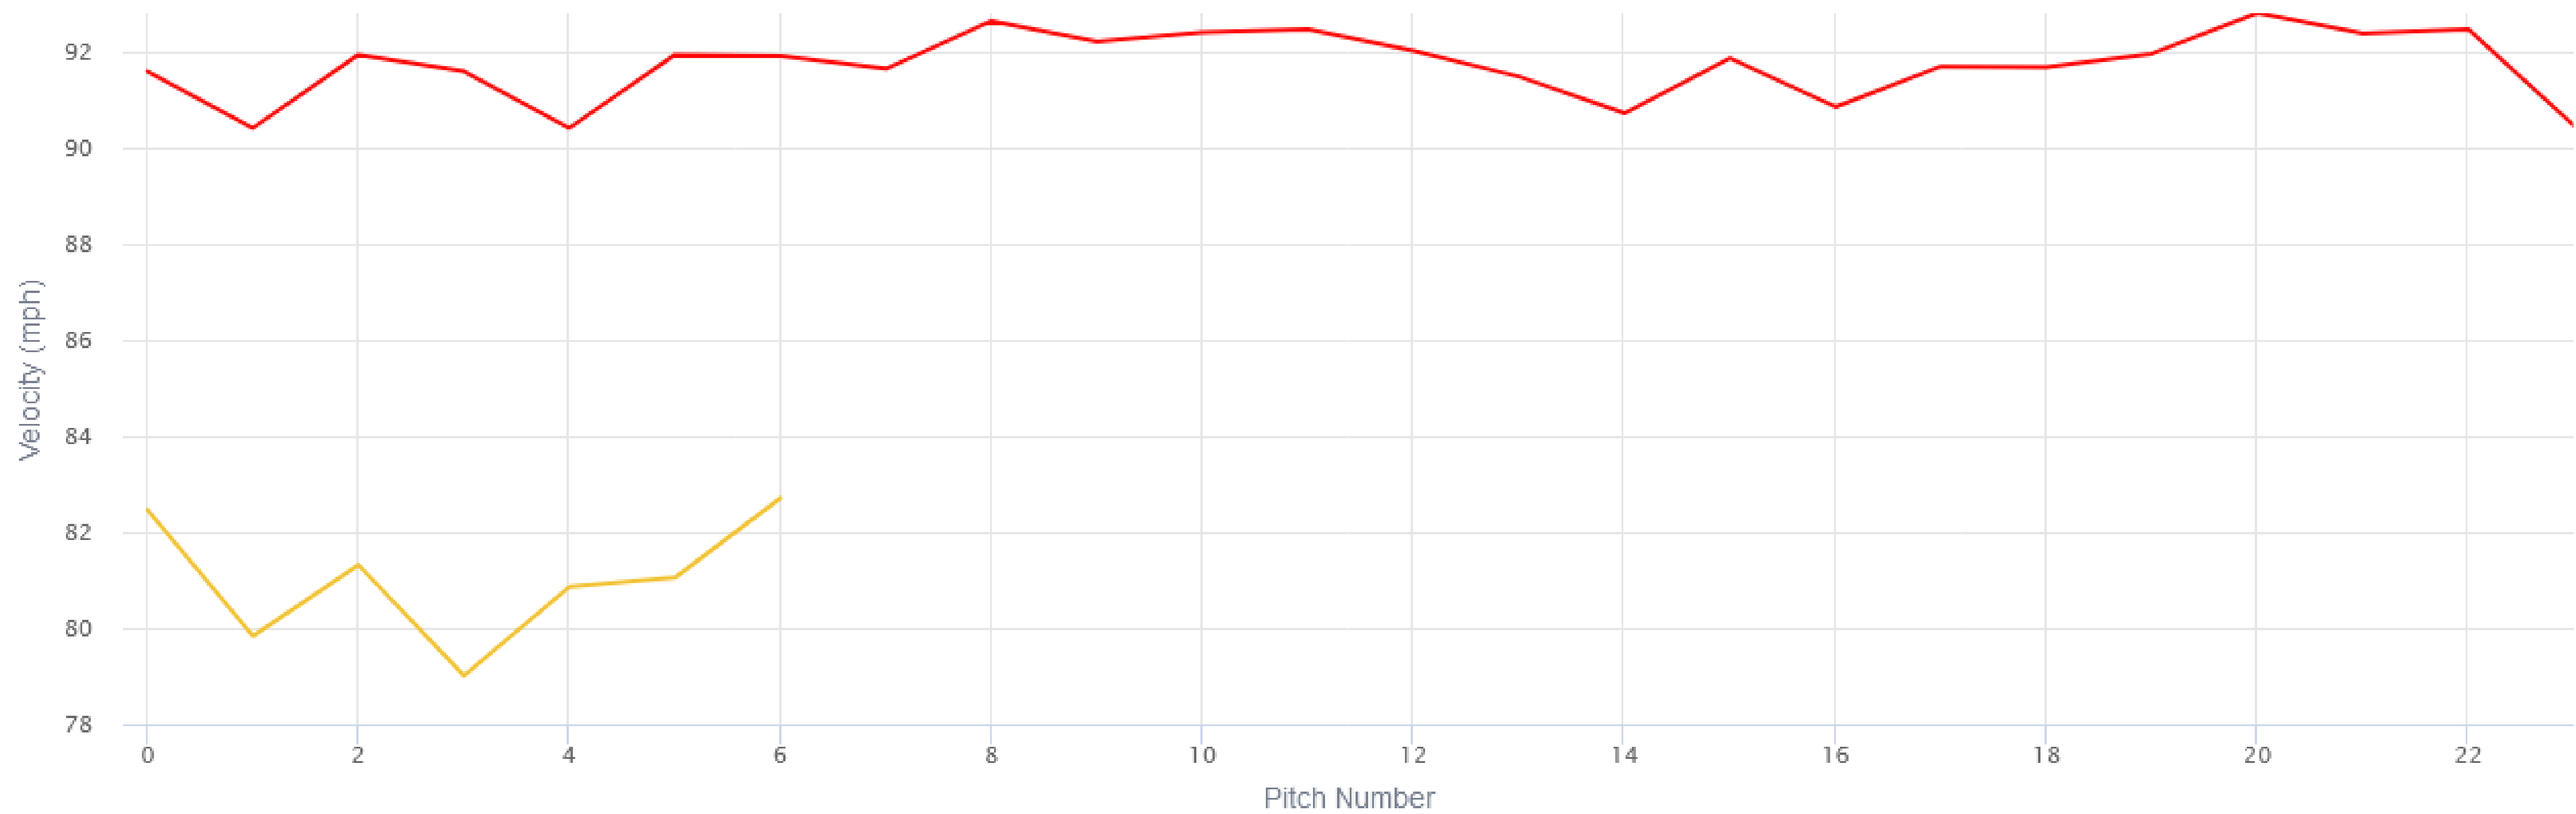

Plate Discipline

Pitch type	#	Swing %	SwStr %	Whiff %	Zone Swing %	Zone Contact %	Chase %	Chase Contact %	Edge %	Strike %
Fastball	24	33.3%	8.3%	25%	57.1%	75%	0%	0%	37.5%	58.3%
Cutter	1	0%	0%	0%	0%	0%	0%	0%	0%	0%
Slider	7	14.3%	14.3%	100%	100%	0%	0%	0%	42.9%	42.9%
Changeup	1	0%	0%	0%	0%	0%	0%	0%	0%	0%
Total	33	27.3%	9.1%	33.3%	60%	66.7%	0%	0%	36.4%	51.5%

Pitch Characteristics

Pitch type	Avg Velo	Peak Velo	Avg Spin	Peak Spin	Tilt	Axis	Efficiency	V Break	Ind V Break	H Break	V Approach	Avg Rel Height	Avg Extension
Fastball	91.7	92.8	2163	2351	11:05	151	0%	-21.5	11.4	-5.8	-5.4	5.1	5.9
Cutter	88.9	88.9	2064	2064	11:45	170	0%	-23.4	11.6	-1.9	-4.5	5.2	5.8
Slider	81.0	82.7	2628	2698	3:06	274	0%	-42.6	0.7	7.9	-6.9	5.0	5.2
Changeup	83.6	83.6	1862	1862	9:45	113	0%	-33.4	5.4	-10.4	-8.0	4.9	6.2

Velocity ▼

FB SL CH CT

2D 3D

● FB ● SL ● CH ● CT

2D 3D

● FB ● SL ● CH ● CT

2D 3D

● FB ● SL ● CH ● CT

Pitch No	Batter	Pitch Type	Result	EV	LA	Distance
242	Frechette, Anthony	Fastball	Out	84.9	28.5	304
249	Brown, Bryce	Fastball	Single	73.6	-42.0	3
252	Acosta, Eduardo	Fastball	Out	73.2	37.4	257
278	Halsema, Trevor	Fastball	Out	105.0	0.2	59
Average				84.2	6.0	156