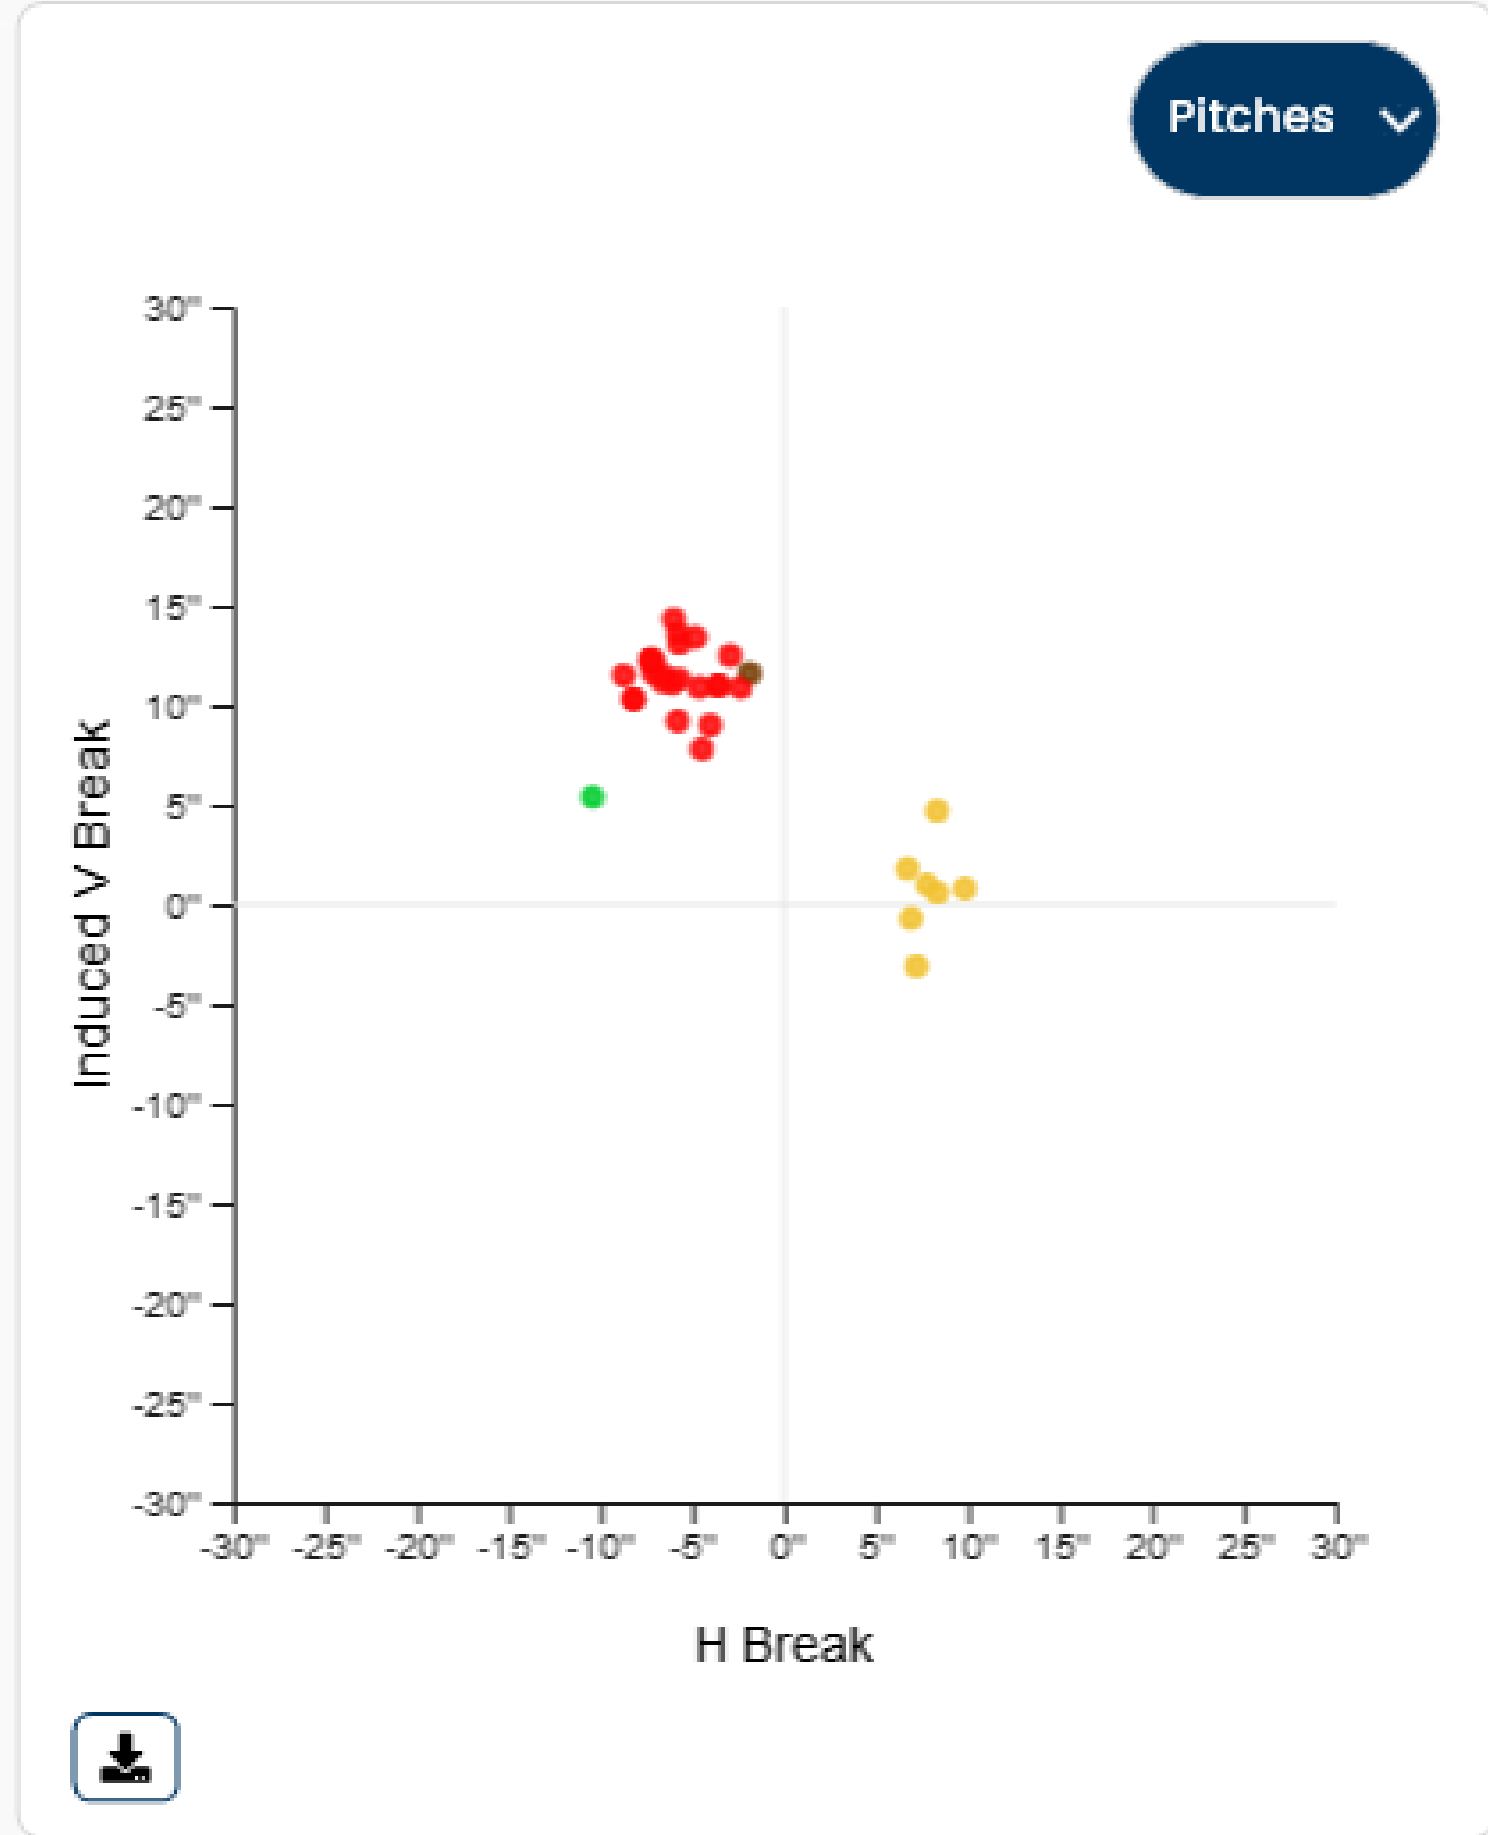

Plate Discipline

Pitch type	#	Swing %	SwStr %	Whiff %	Zone Swing %	Zone Contact %	Chase %	Chase Contact %	Edge %	Strike %
Fastball	24	33.3%	8.3%	25%	57.1%	75%	0%	0%	37.5%	58.3%
Cutter	1	0%	0%	0%	0%	0%	0%	0%	0%	0%
Slider	7	14.3%	14.3%	100%	100%	0%	0%	0%	42.9%	42.9%
Changeup	1	0%	0%	0%	0%	0%	0%	0%	0%	0%
Total	33	27.3%	9.1%	33.3%	60%	66.7%	0%	0%	36.4%	51.5%

Pitch Characteristics

Pitch type	Avg Velo	Peak Velo	Avg Spin	Peak Spin	Tilt	Axis	Efficiency	V Break	Ind V Break	H Break	V Approach	Avg Rel Height	Avg Extension
Fastball	91.7	92.8	2163	2351	11:05	151	0%	-21.5	11.4	-5.8	-5.4	5.1	5.9
Cutter	88.9	88.9	2064	2064	11:45	170	0%	-23.4	11.6	-1.9	-4.5	5.2	5.8
Slider	81.0	82.7	2628	2698	3:06	274	0%	-42.6	0.7	7.9	-6.9	5.0	5.2
Changeup	83.6	83.6	1862	1862	9:45	113	0%	-33.4	5.4	-10.4	-8.0	4.9	6.2

● FB

Pitch Sequencing

● FB ● CT ● SL ● CH

Count Sequencing

● FB ● CT ● SL ● CH

Result Sequencing

● FB ● SL ● CH

Batted Balls

Pitch No	Batter	Pitch Type	Result	EV	LA	Distance
242	Frechette, Anthony	Fastball	Out	84.9	28.5	304
249	Brown, Bryce	Fastball	Single	73.6	-42.0	3
252	Acosta, Eduardo	Fastball	Out	73.2	37.4	257
278	Halsema, Trevor	Fastball	Out	105.0	0.2	59
Average				84.2	6.0	156